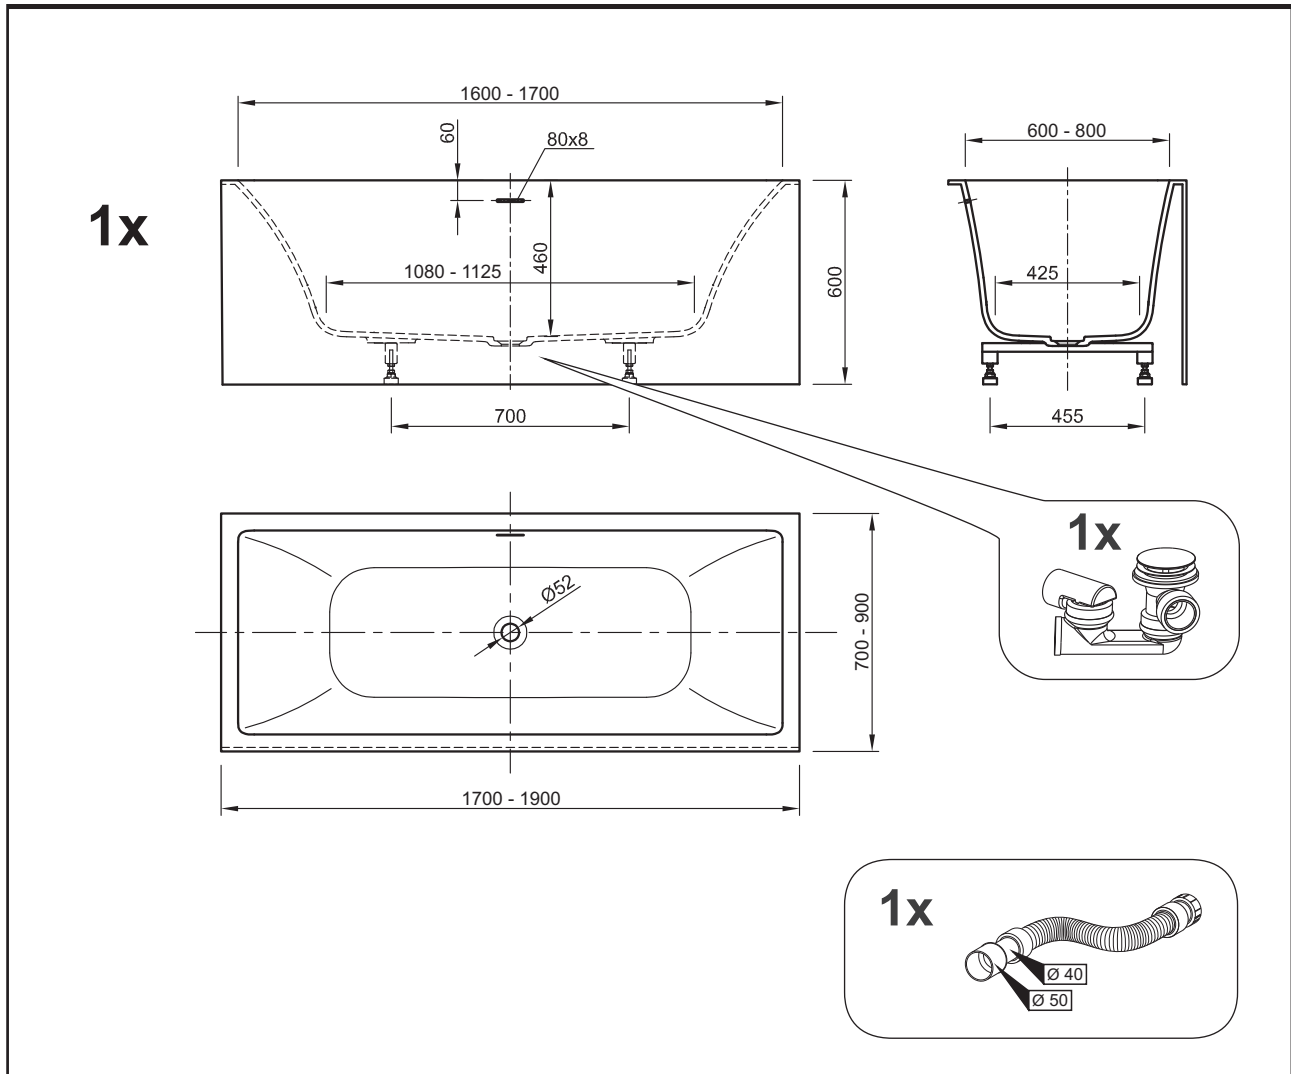

SHAPE

S60 / S70 / S80 niche version

6

TEST

7