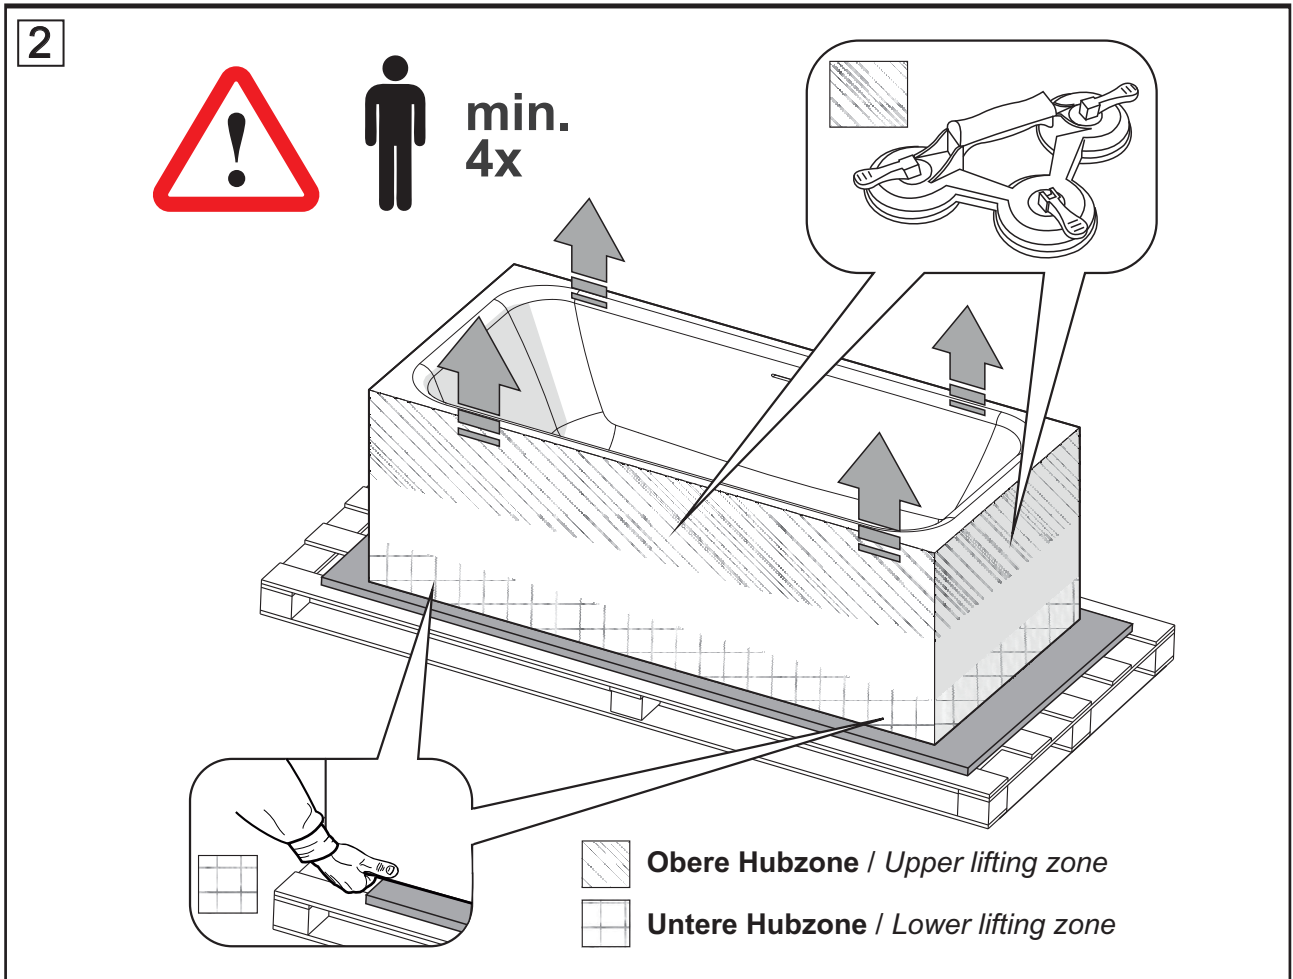

SHAPE

S60 / S70 / S80 freestanding

4

TEST

5

12 h