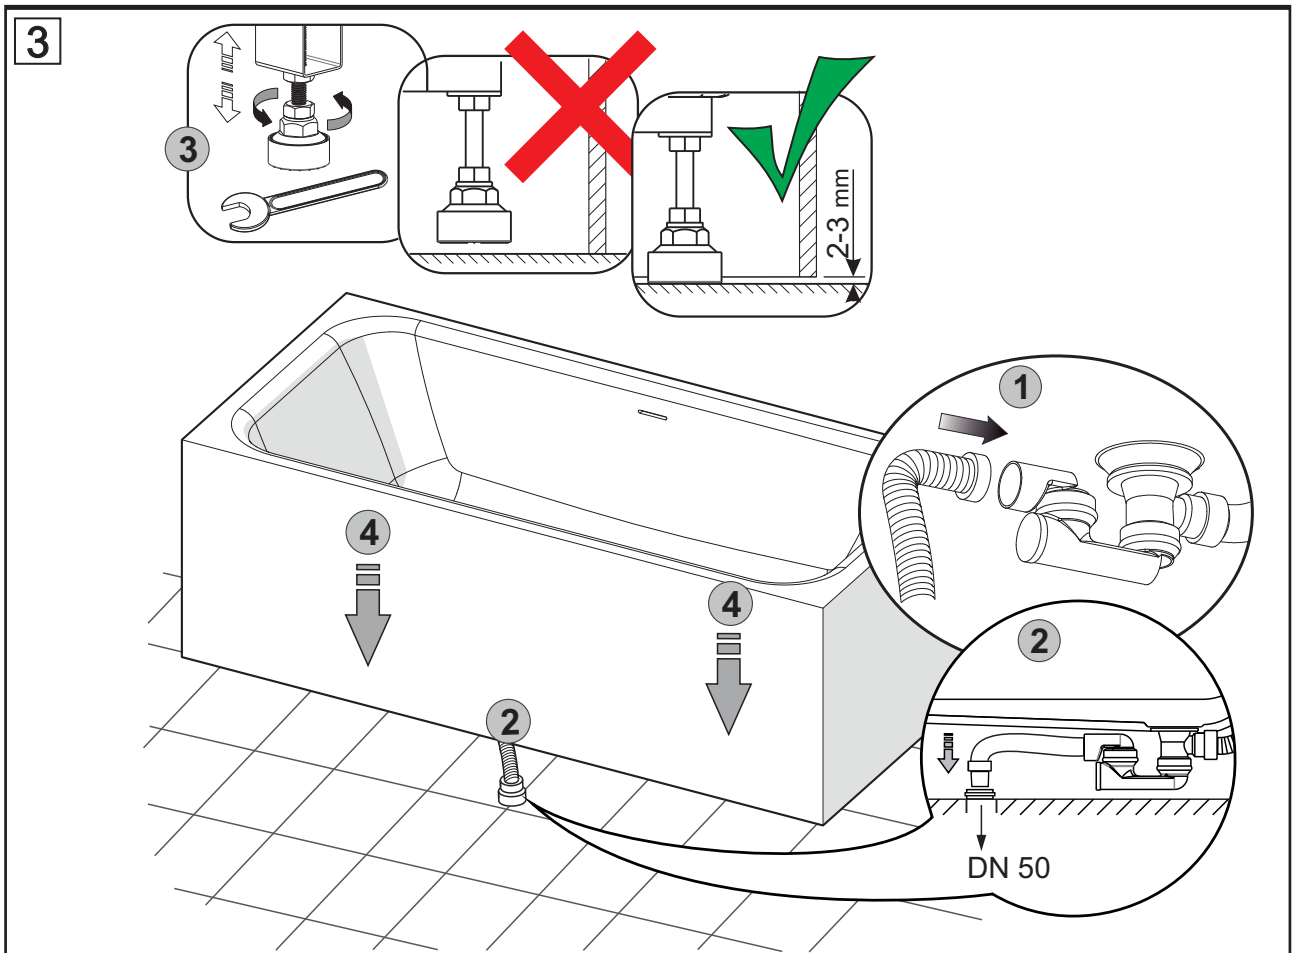

SHAPE

S60 / S70 / S80 freestanding

4

TEST

5

12 h