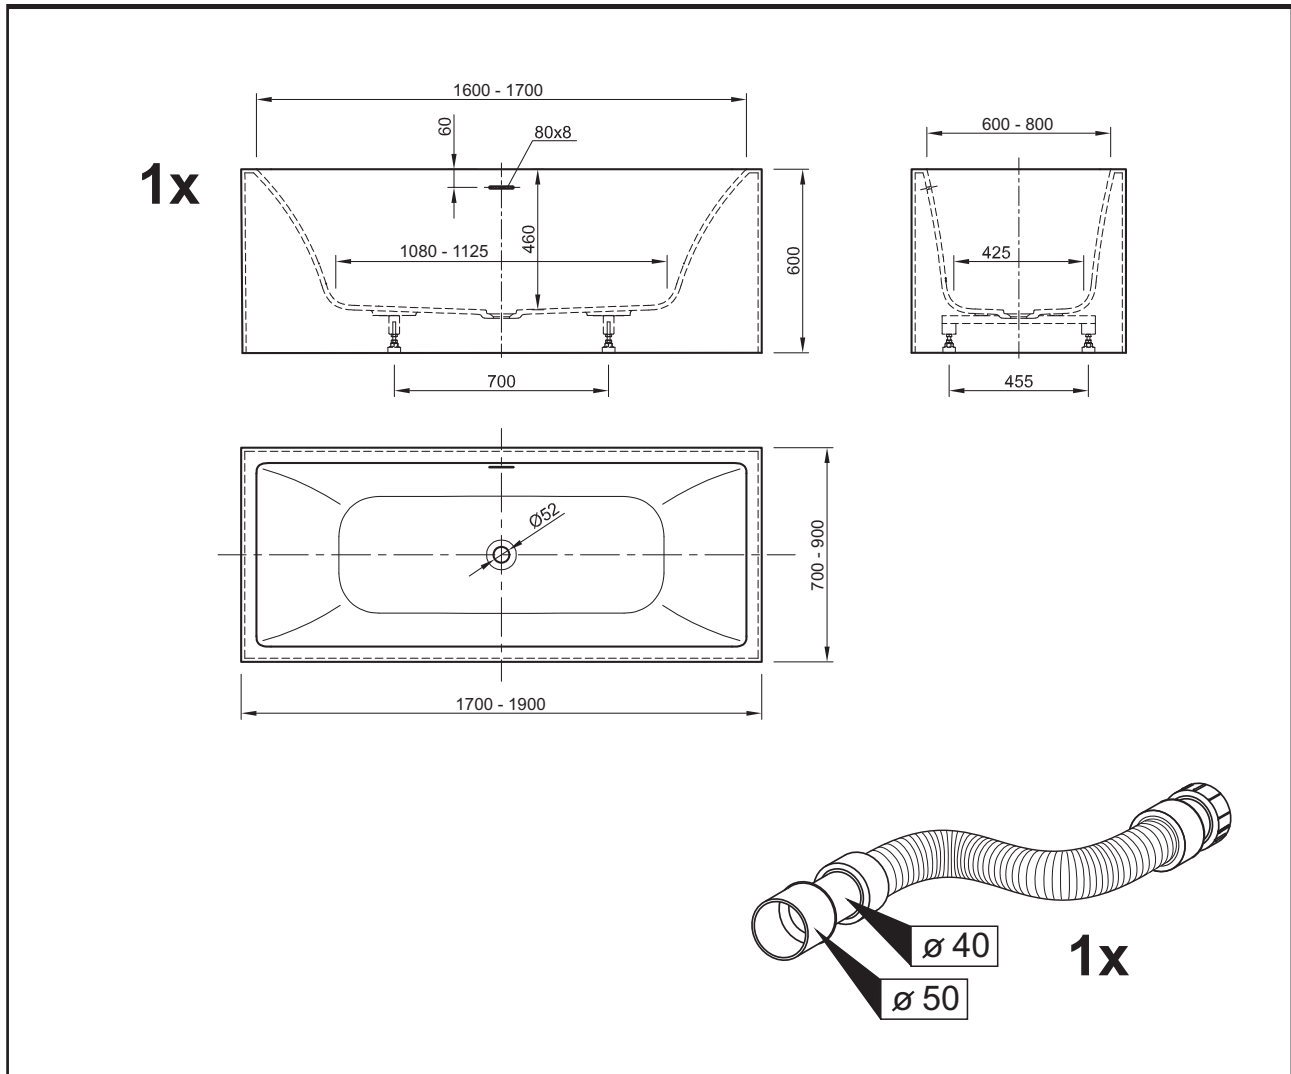

SHAPE

S60 / S70 / S80 freestanding

4

TEST

5

12 h