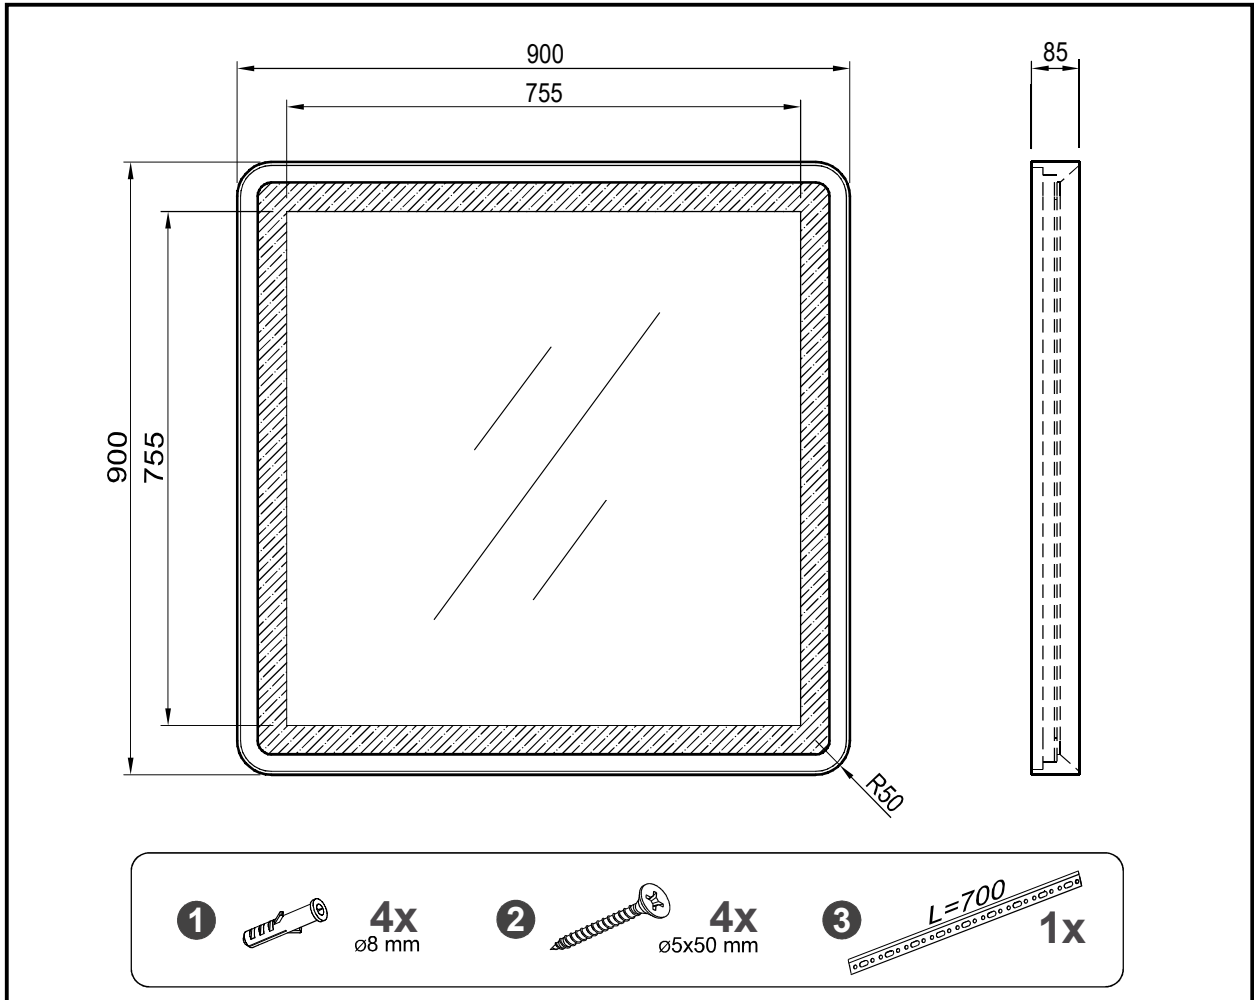

Mirror 90 oval

Article number 0600-265-xx

Mirror 90 oval

Article number 0600-265-xx