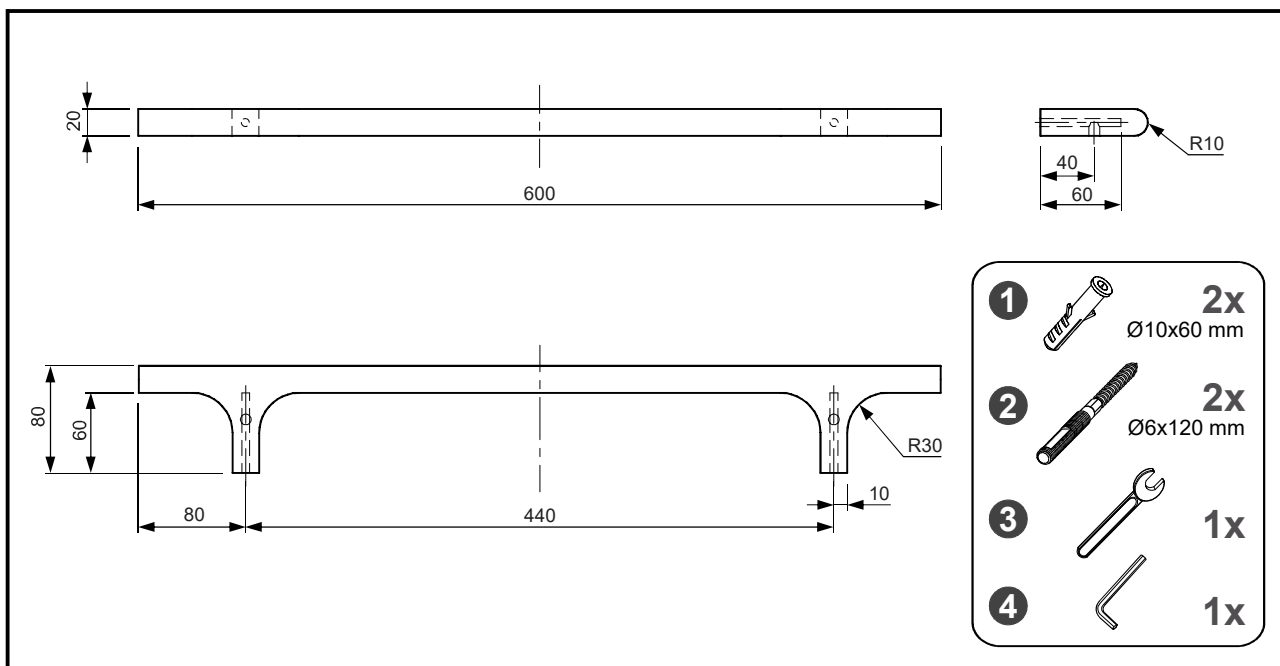

Towel rail 60 cm

Article number 0600-203-xx

Towel rail 60 cm

Article number 0600-203-xx