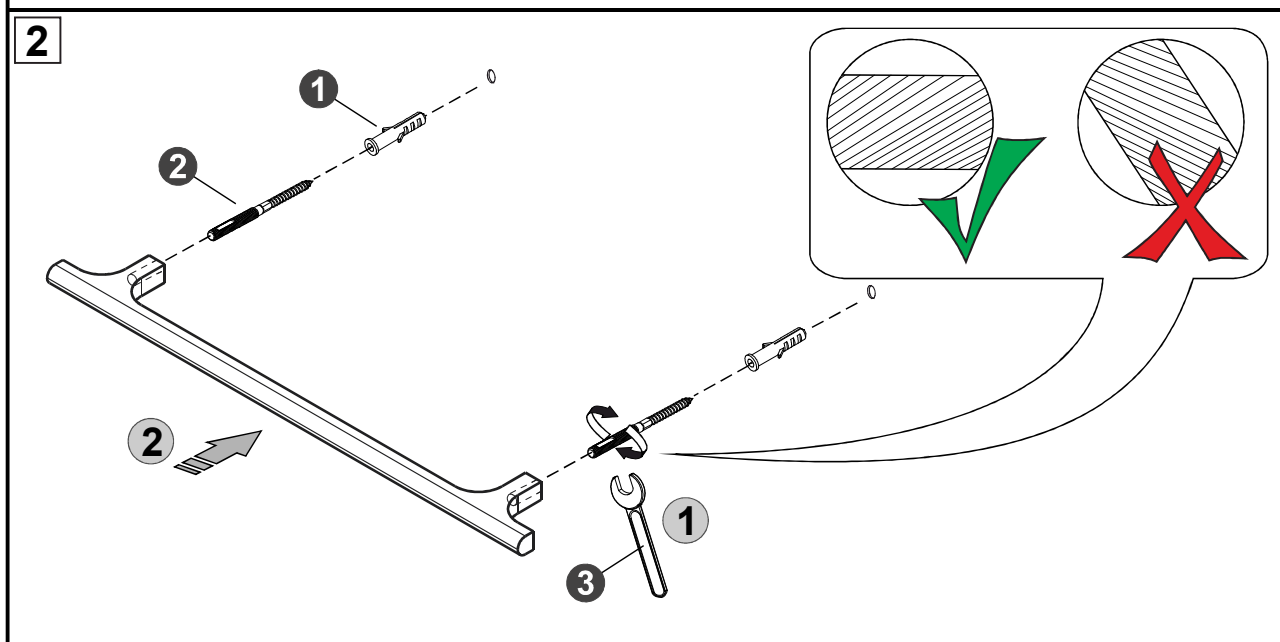

Towel rail 60 cm

Article number 0600-203-xx

Towel rail 60 cm

Article number 0600-203-xx