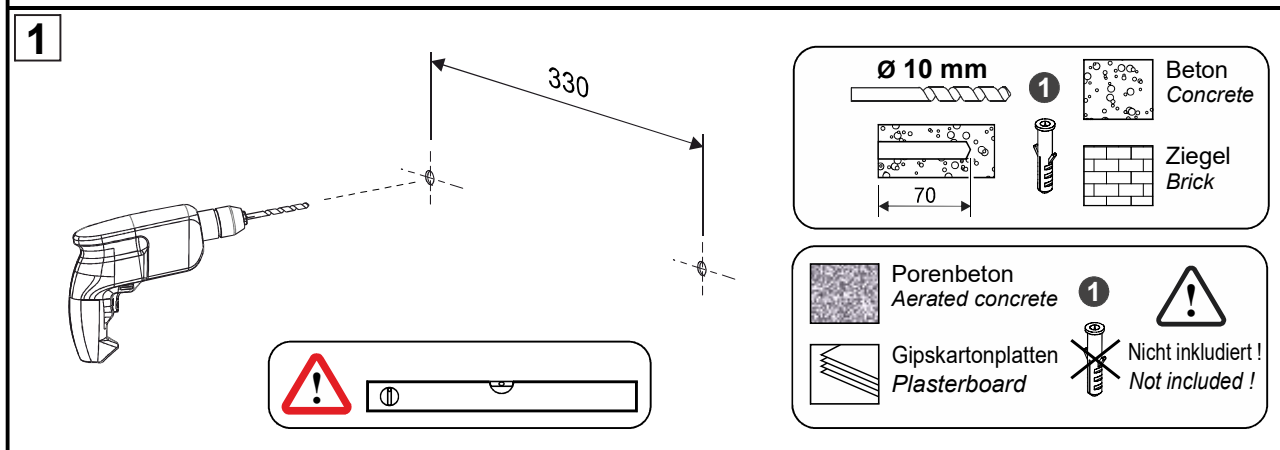

Towel rail 60 cm

Article number 0600-203-xx

Towel rail 60 cm

Article number 0600-203-xx