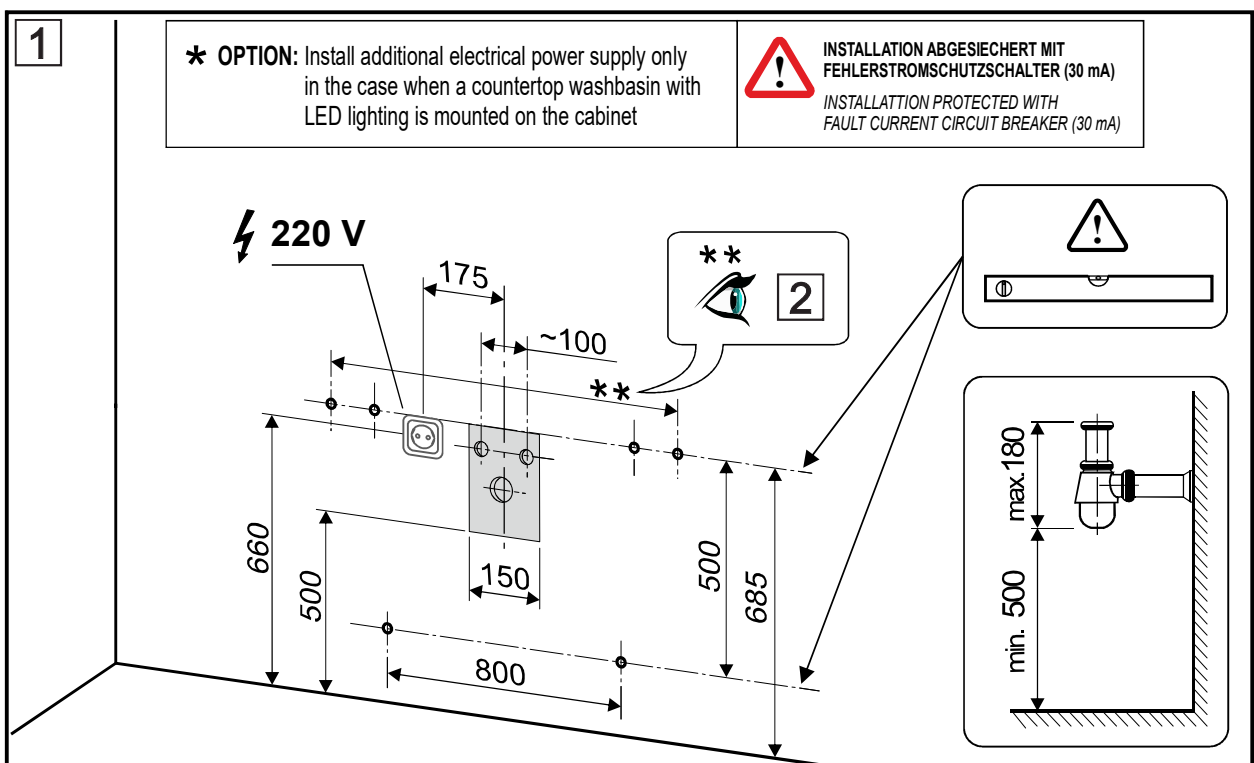

# BOXES 120 for countertop sink - all series

Article number 0600-171-xx