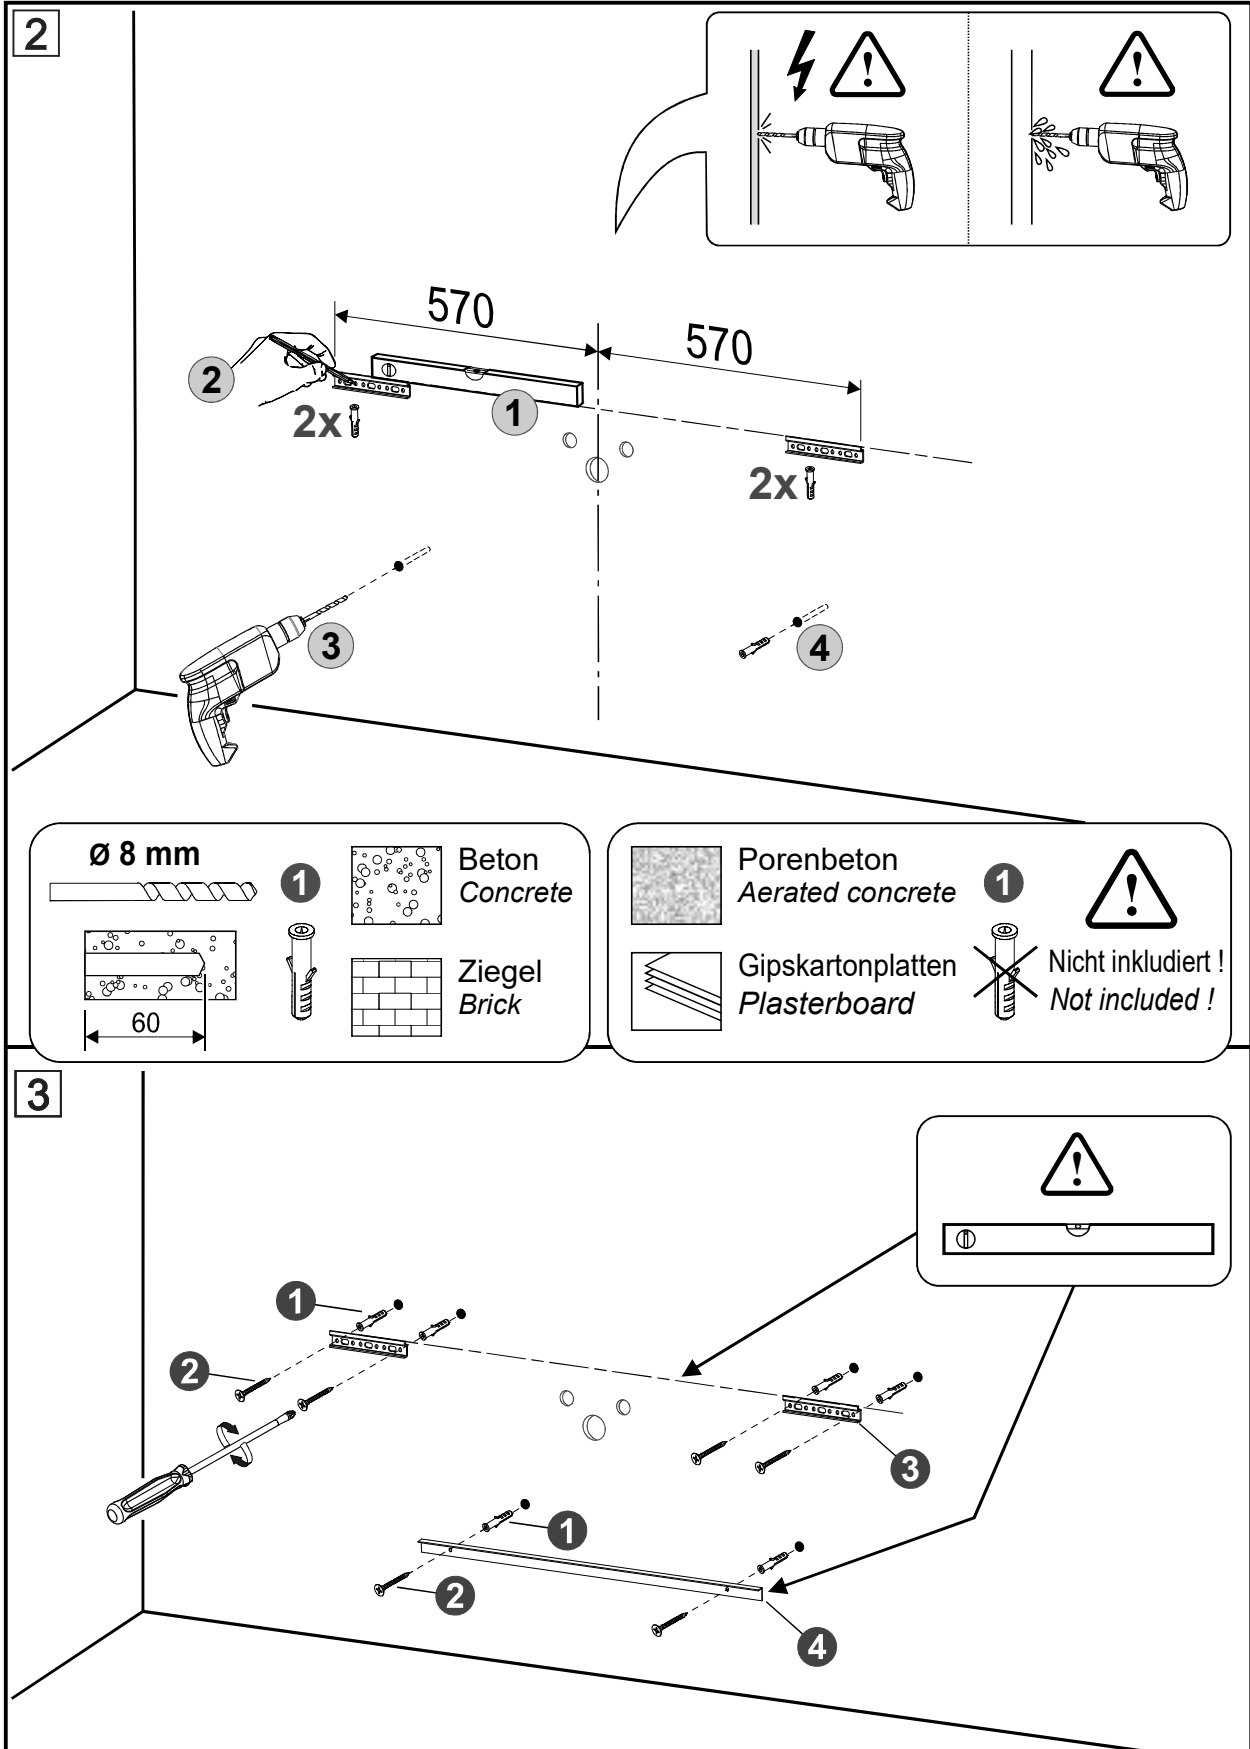

# BOXES 120 for countertop sink - all series

Article number 0600-171-xx