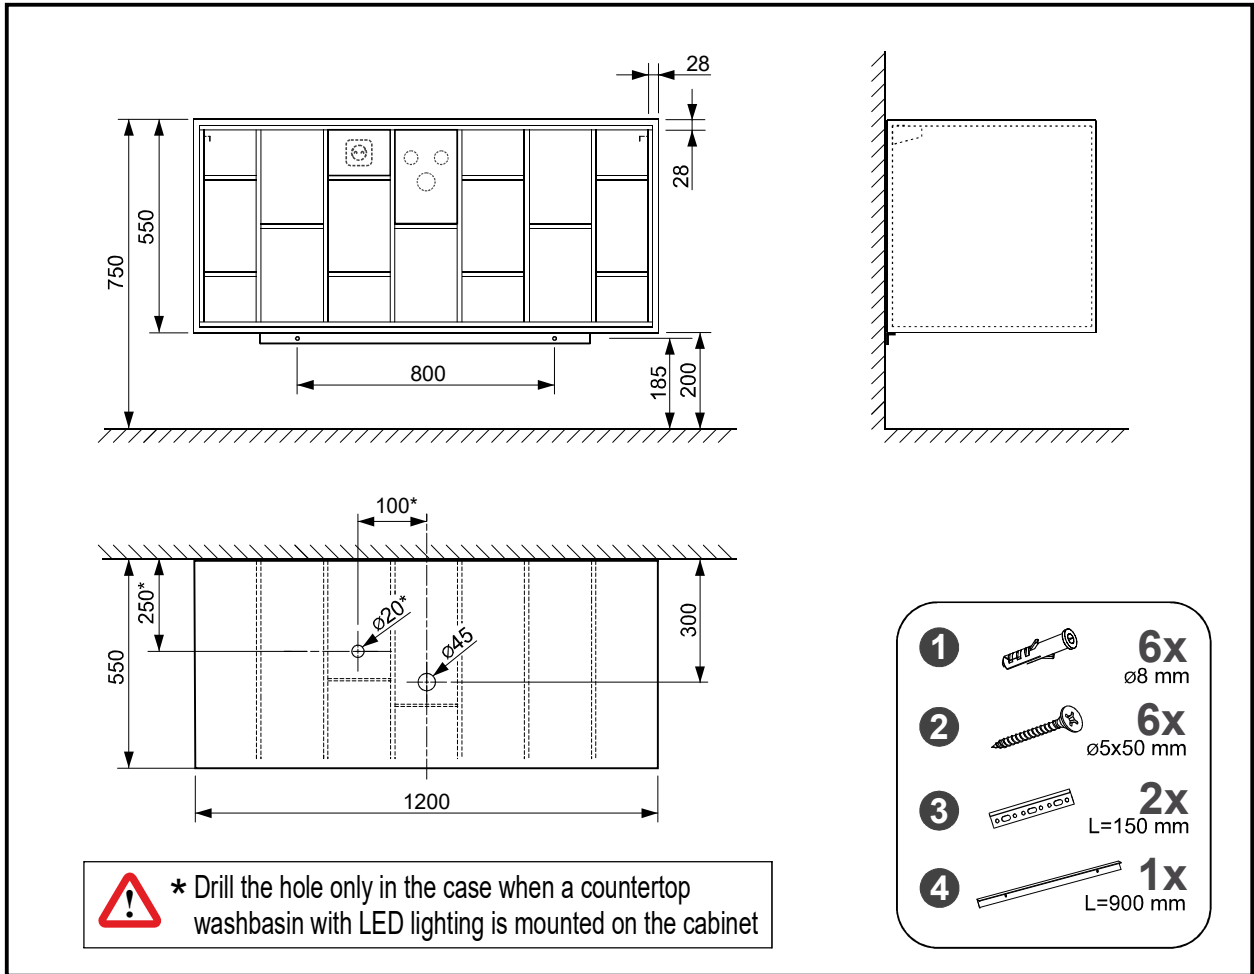

# BOXES 120 for countertop sink - all series

Article number 0600-171-xx