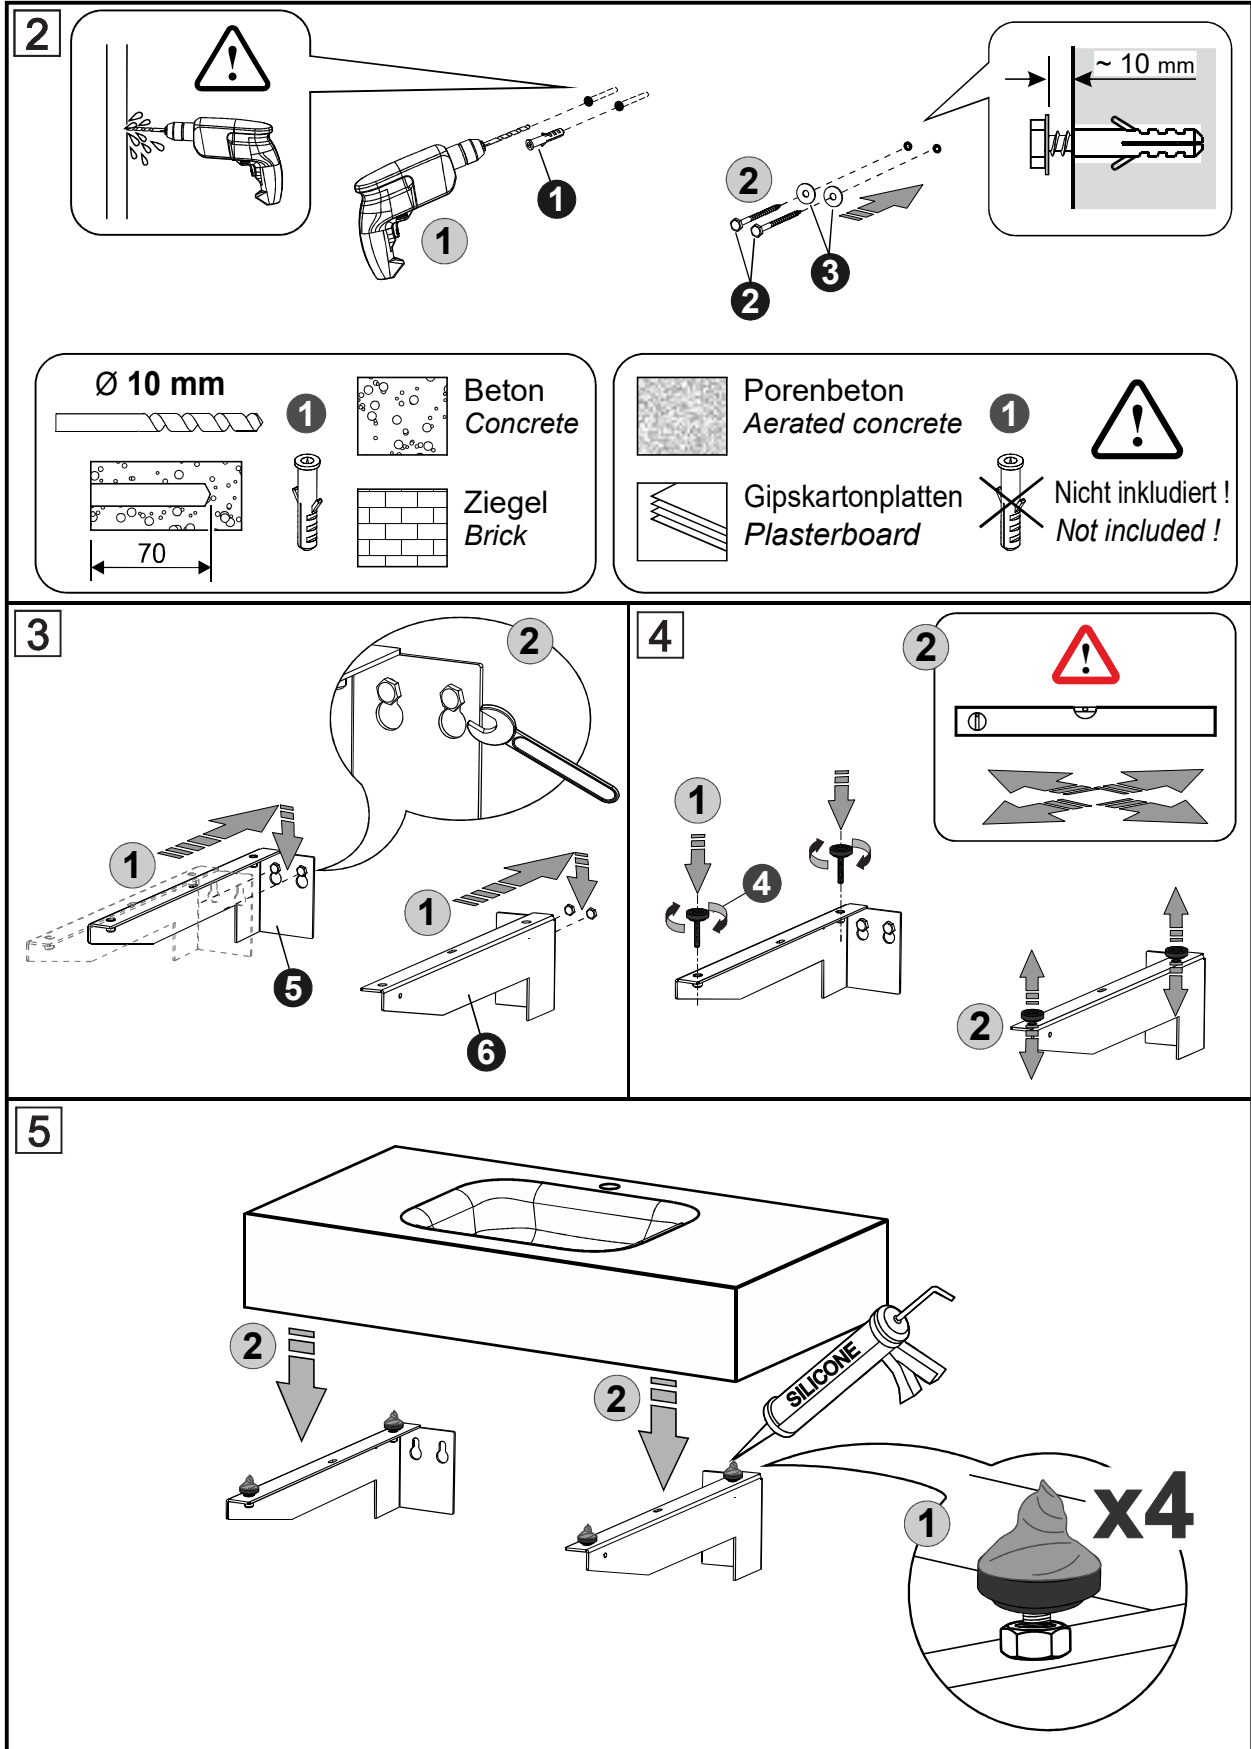

SLAB 90 with integrated square sink

Article number 0600-100-xx

SLAB 90 with integrated square sink

Article number 0600-100-xx

SLAB 90 with integrated square sink

Article number 0600-100-xx