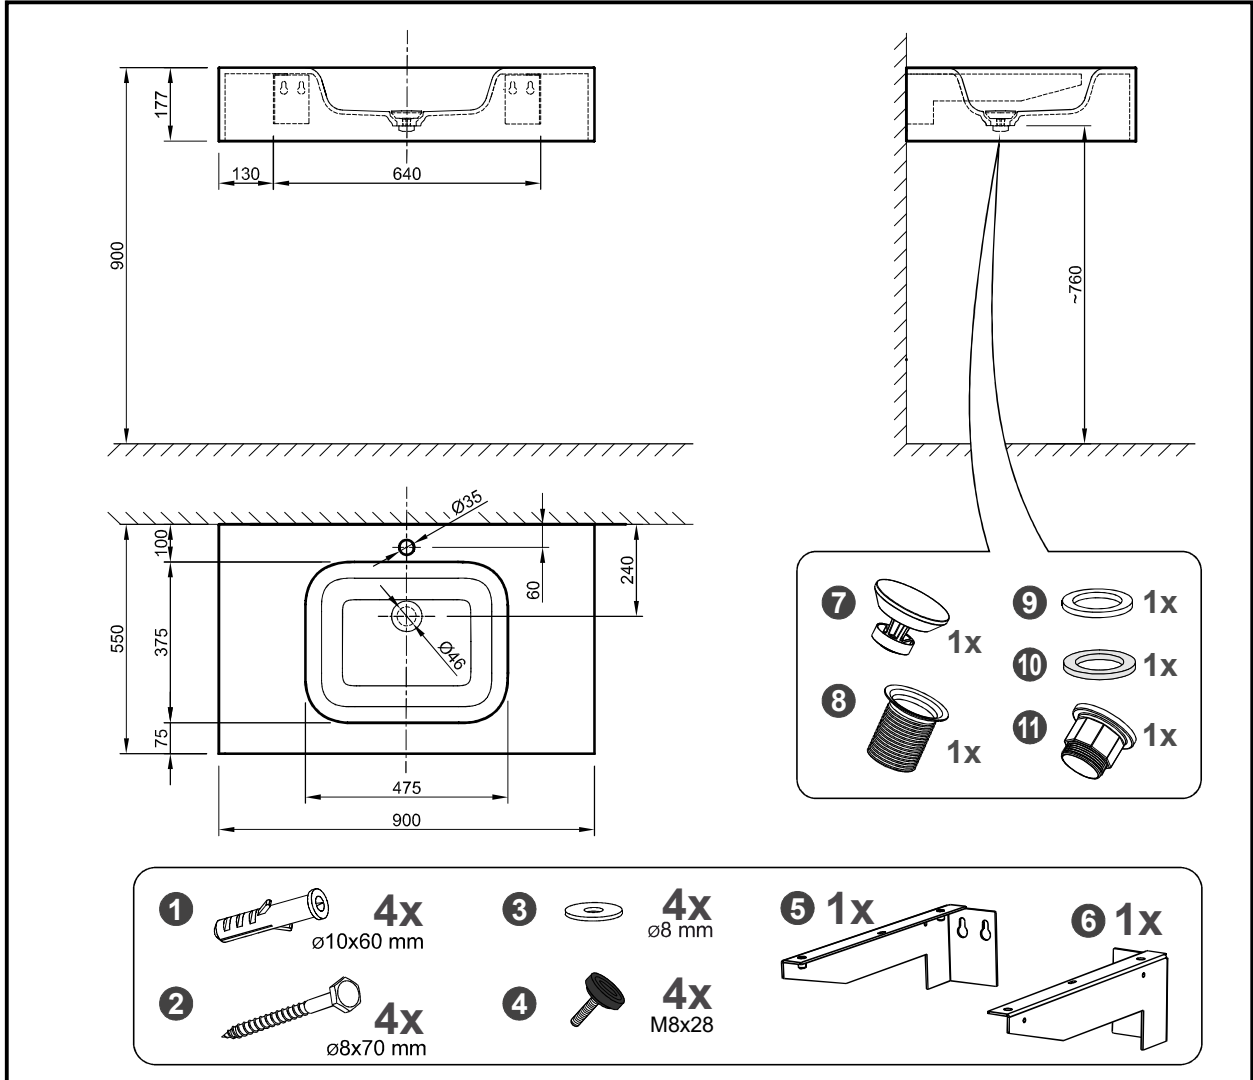

SLAB 90 with integrated square sink

Article number 0600-100-xx

SLAB 90 with integrated square sink

Article number 0600-100-xx

SLAB 90 with integrated square sink

Article number 0600-100-xx