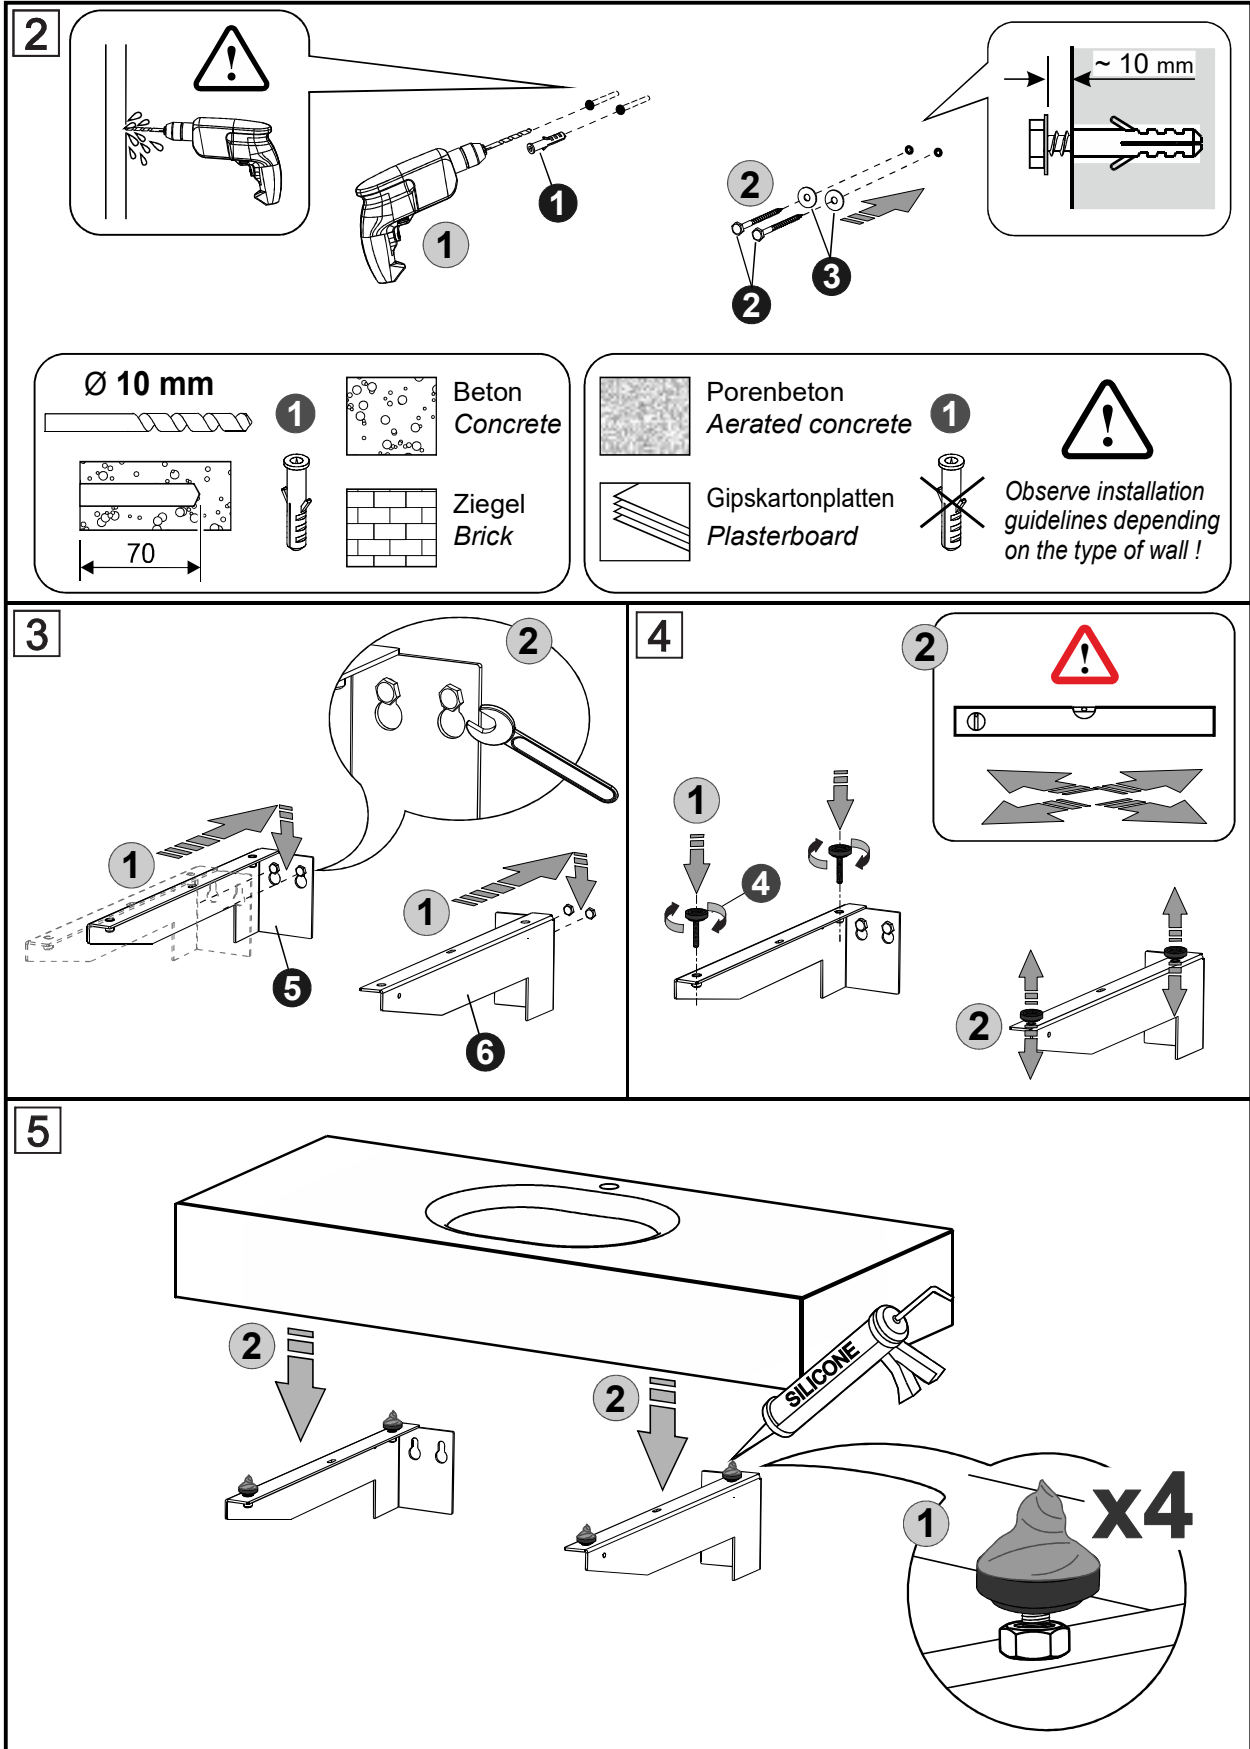

SLAB 120 with integrated moon sink

Article number 0600-117-xx

SLAB 120 with integrated moon sink

Article number 0600-117-xx

SLAB 120 with integrated moon sink

Article number 0600-117-xx