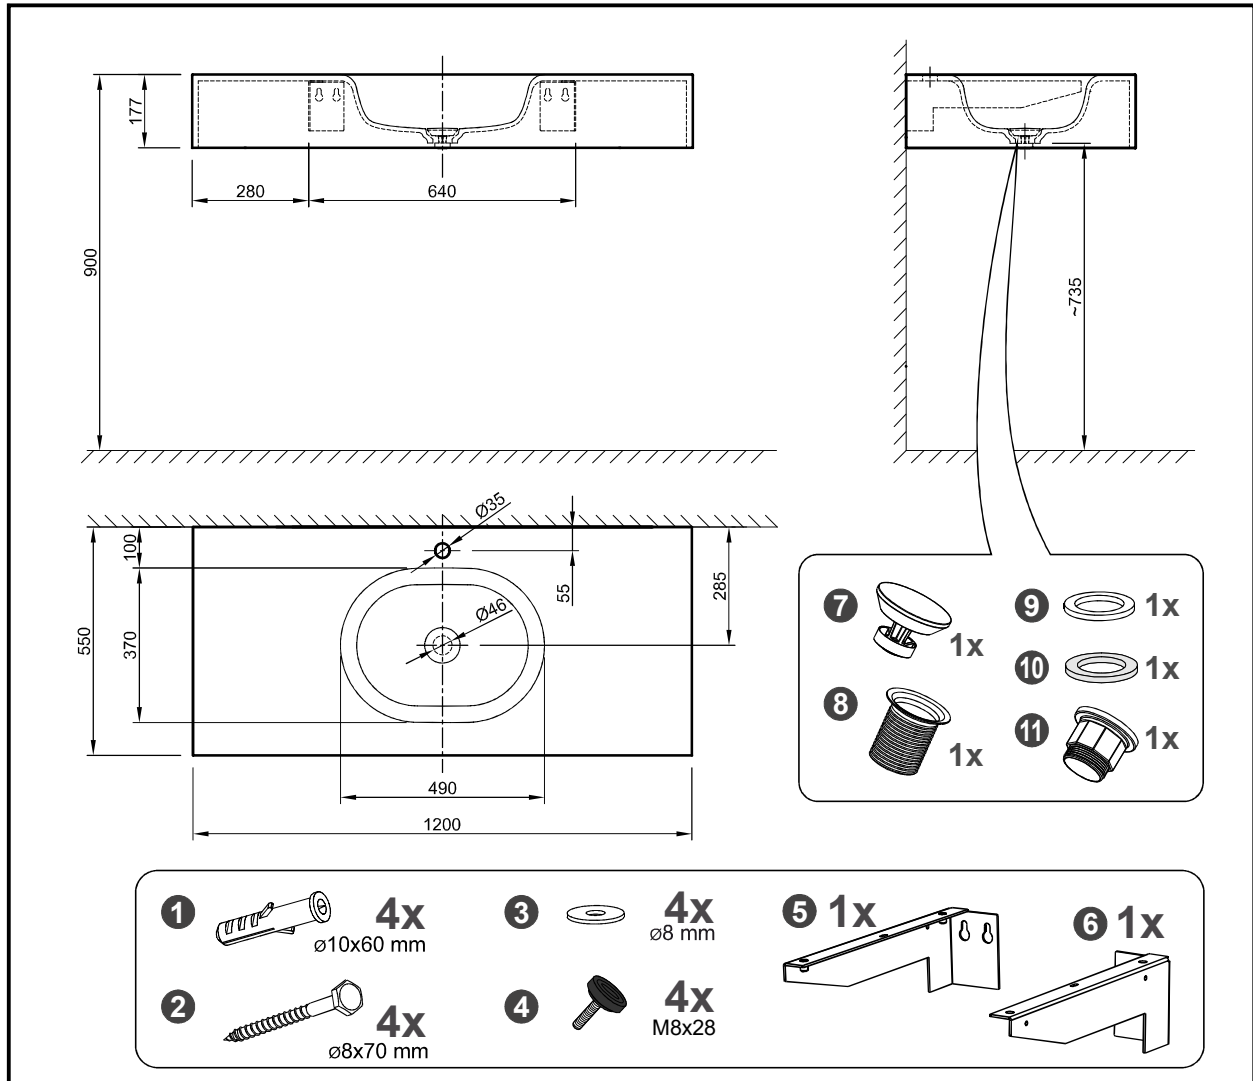

SLAB 120 with integrated moon sink

Article number 0600-117-xx

SLAB 120 with integrated moon sink

Article number 0600-117-xx

SLAB 120 with integrated moon sink

Article number 0600-117-xx