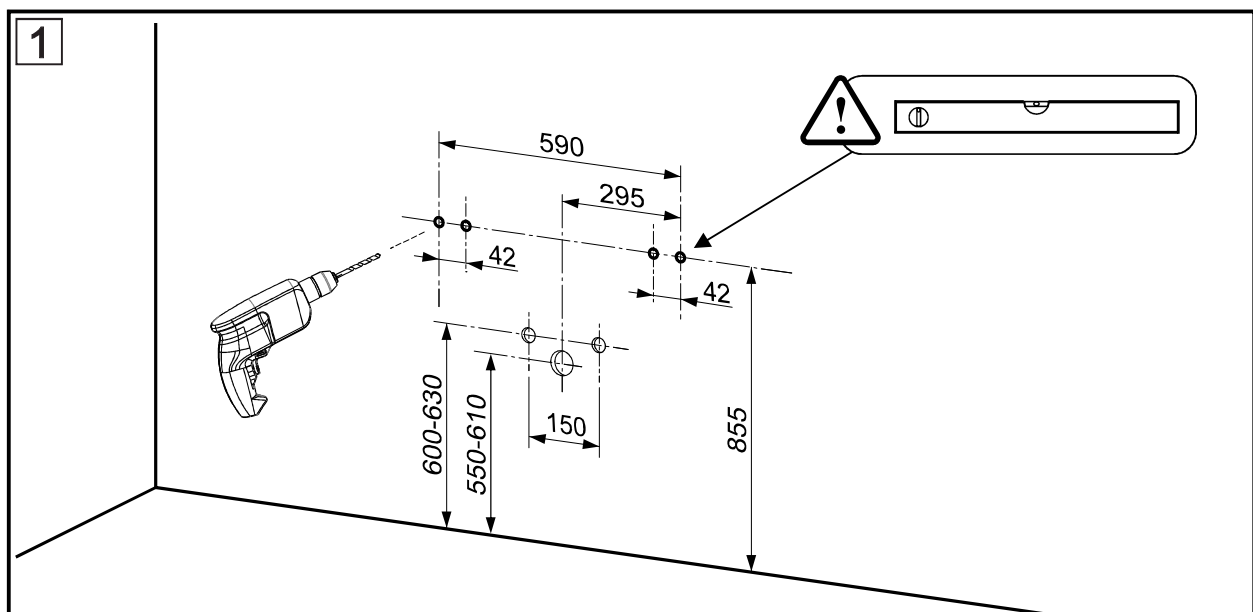

SLAB 120 with integrated moon sink

Article number 0600-117-xx

SLAB 120 with integrated moon sink

Article number 0600-117-xx

SLAB 120 with integrated moon sink

Article number 0600-117-xx