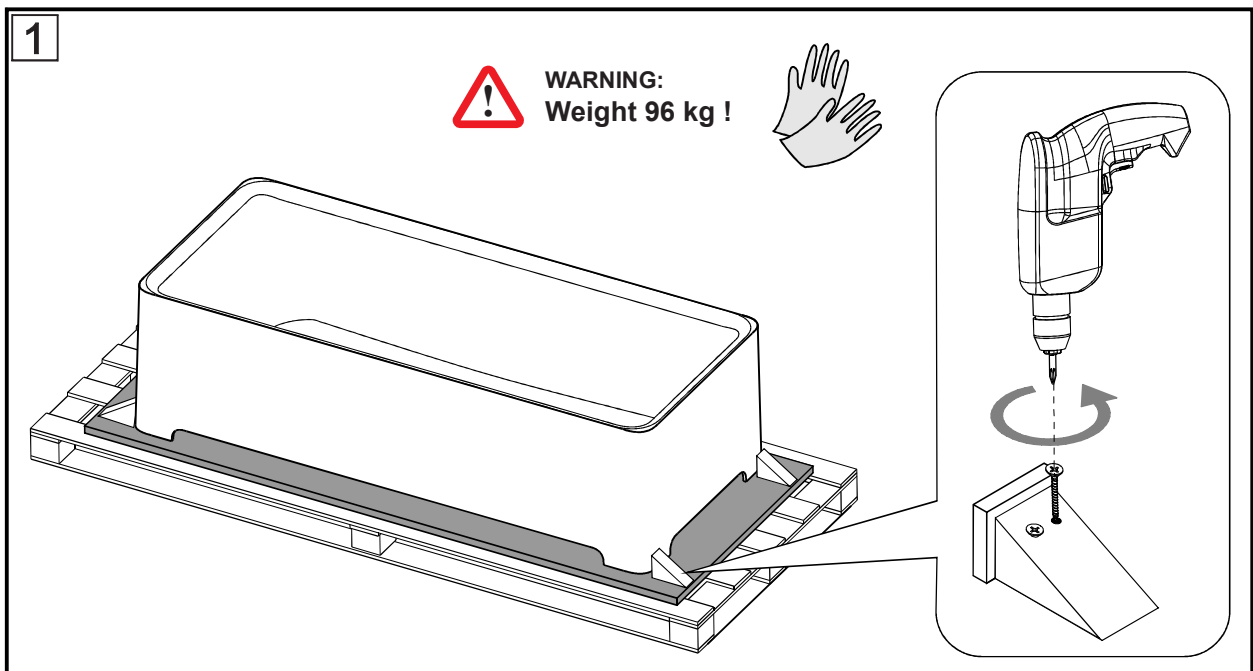

# FEEL Bath

Article number 0600-021-xx