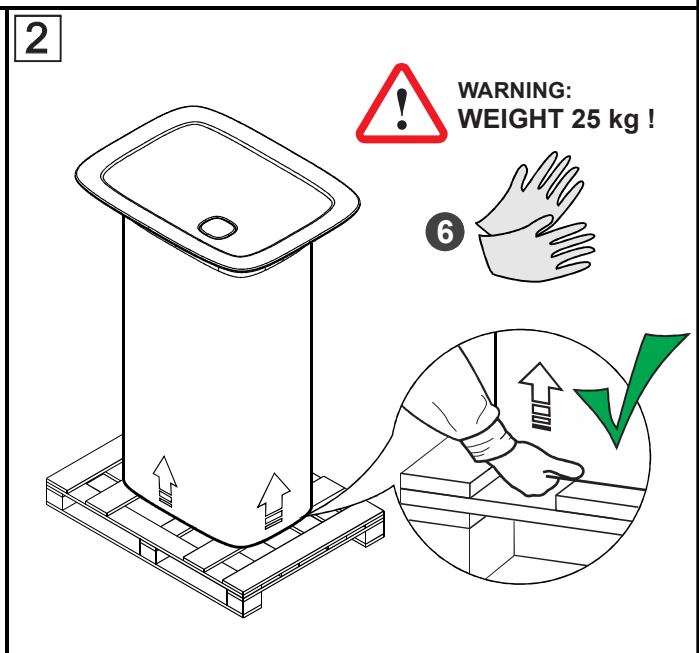

# Glam washbasin, freestanding

Article number 0600-082-xx