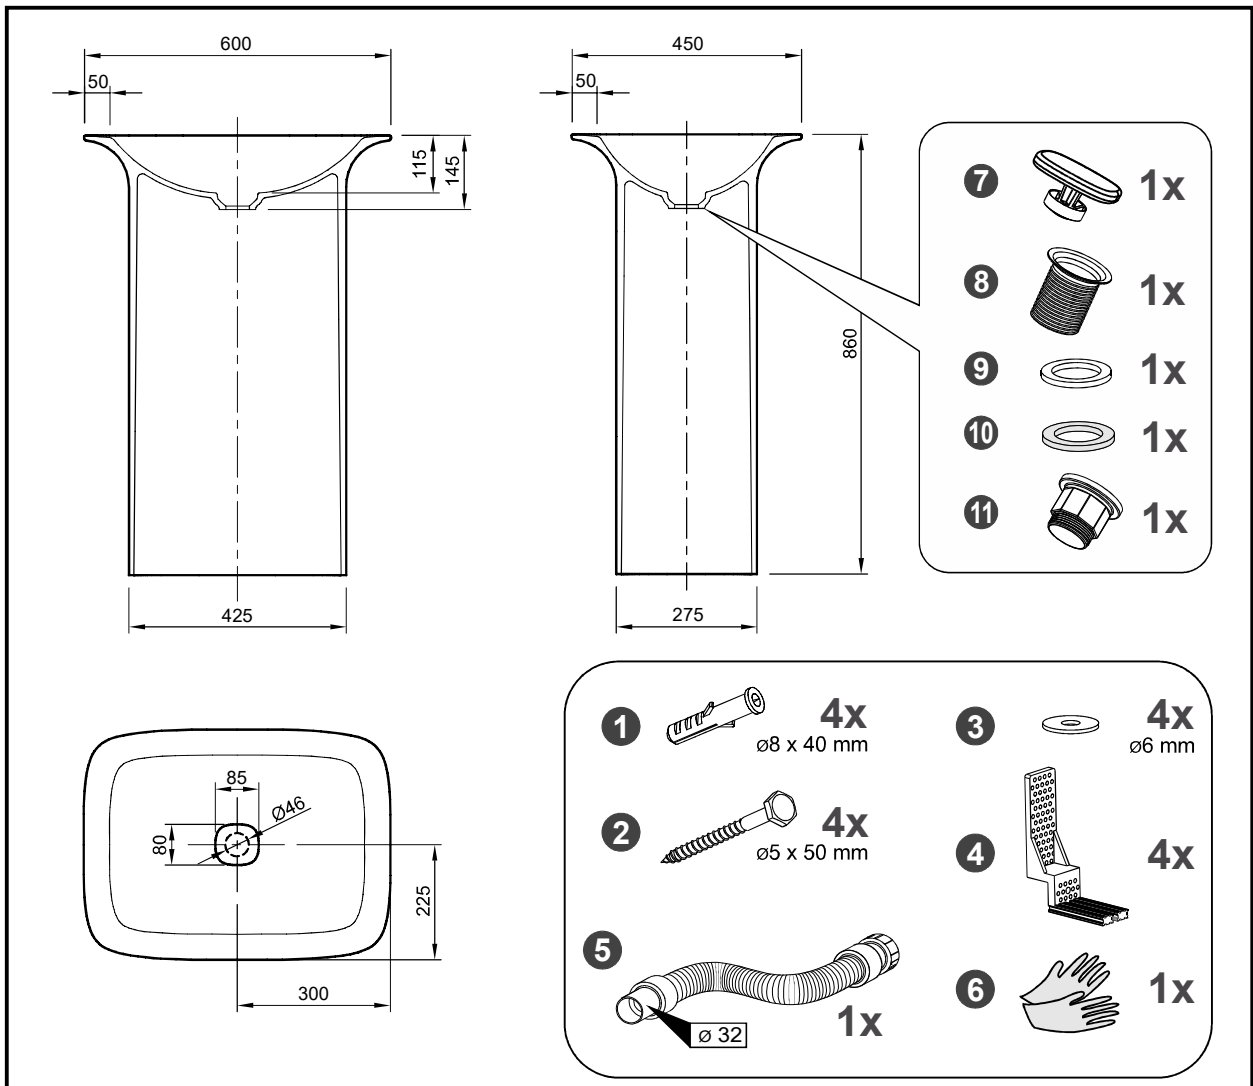

# Glam washbasin, freestanding

Article number 0600-082-xx