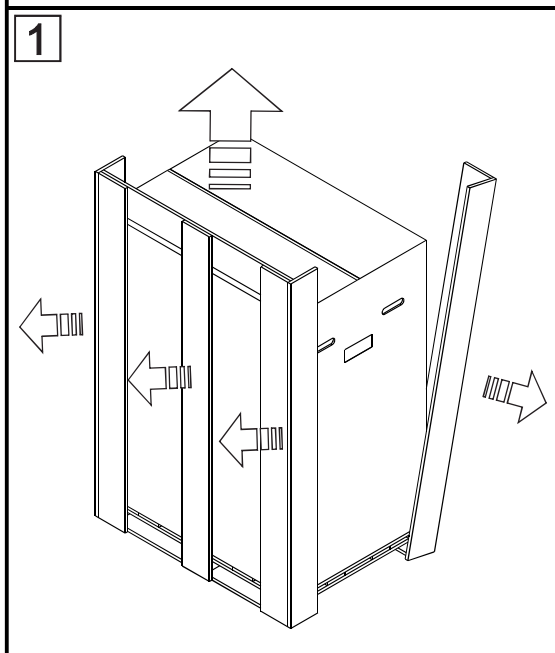

# Glam washbasin, freestanding

Article number 0600-082-xx