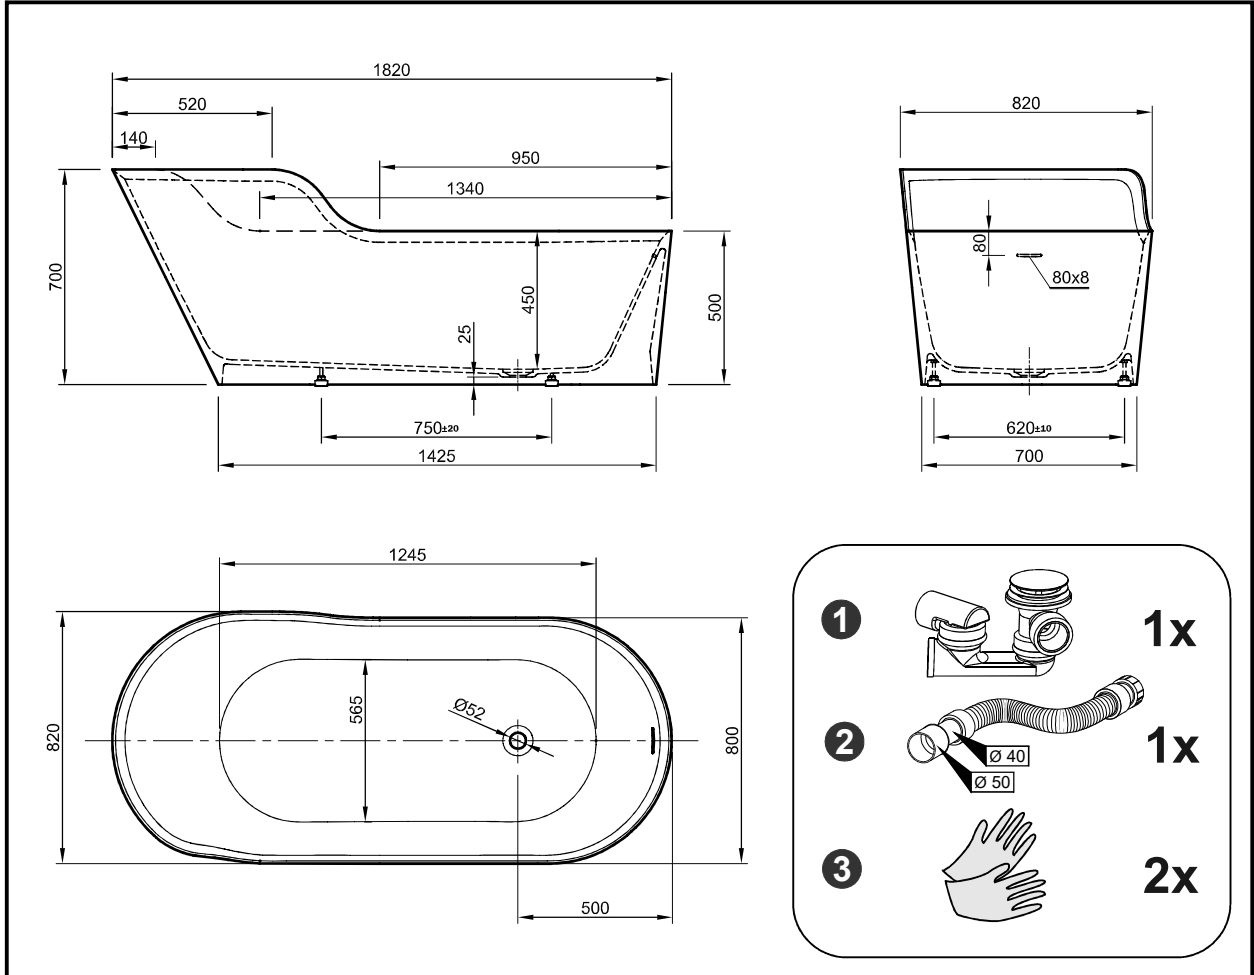

# GLOW asymmetrical bath L

Article number 0600-060-xx