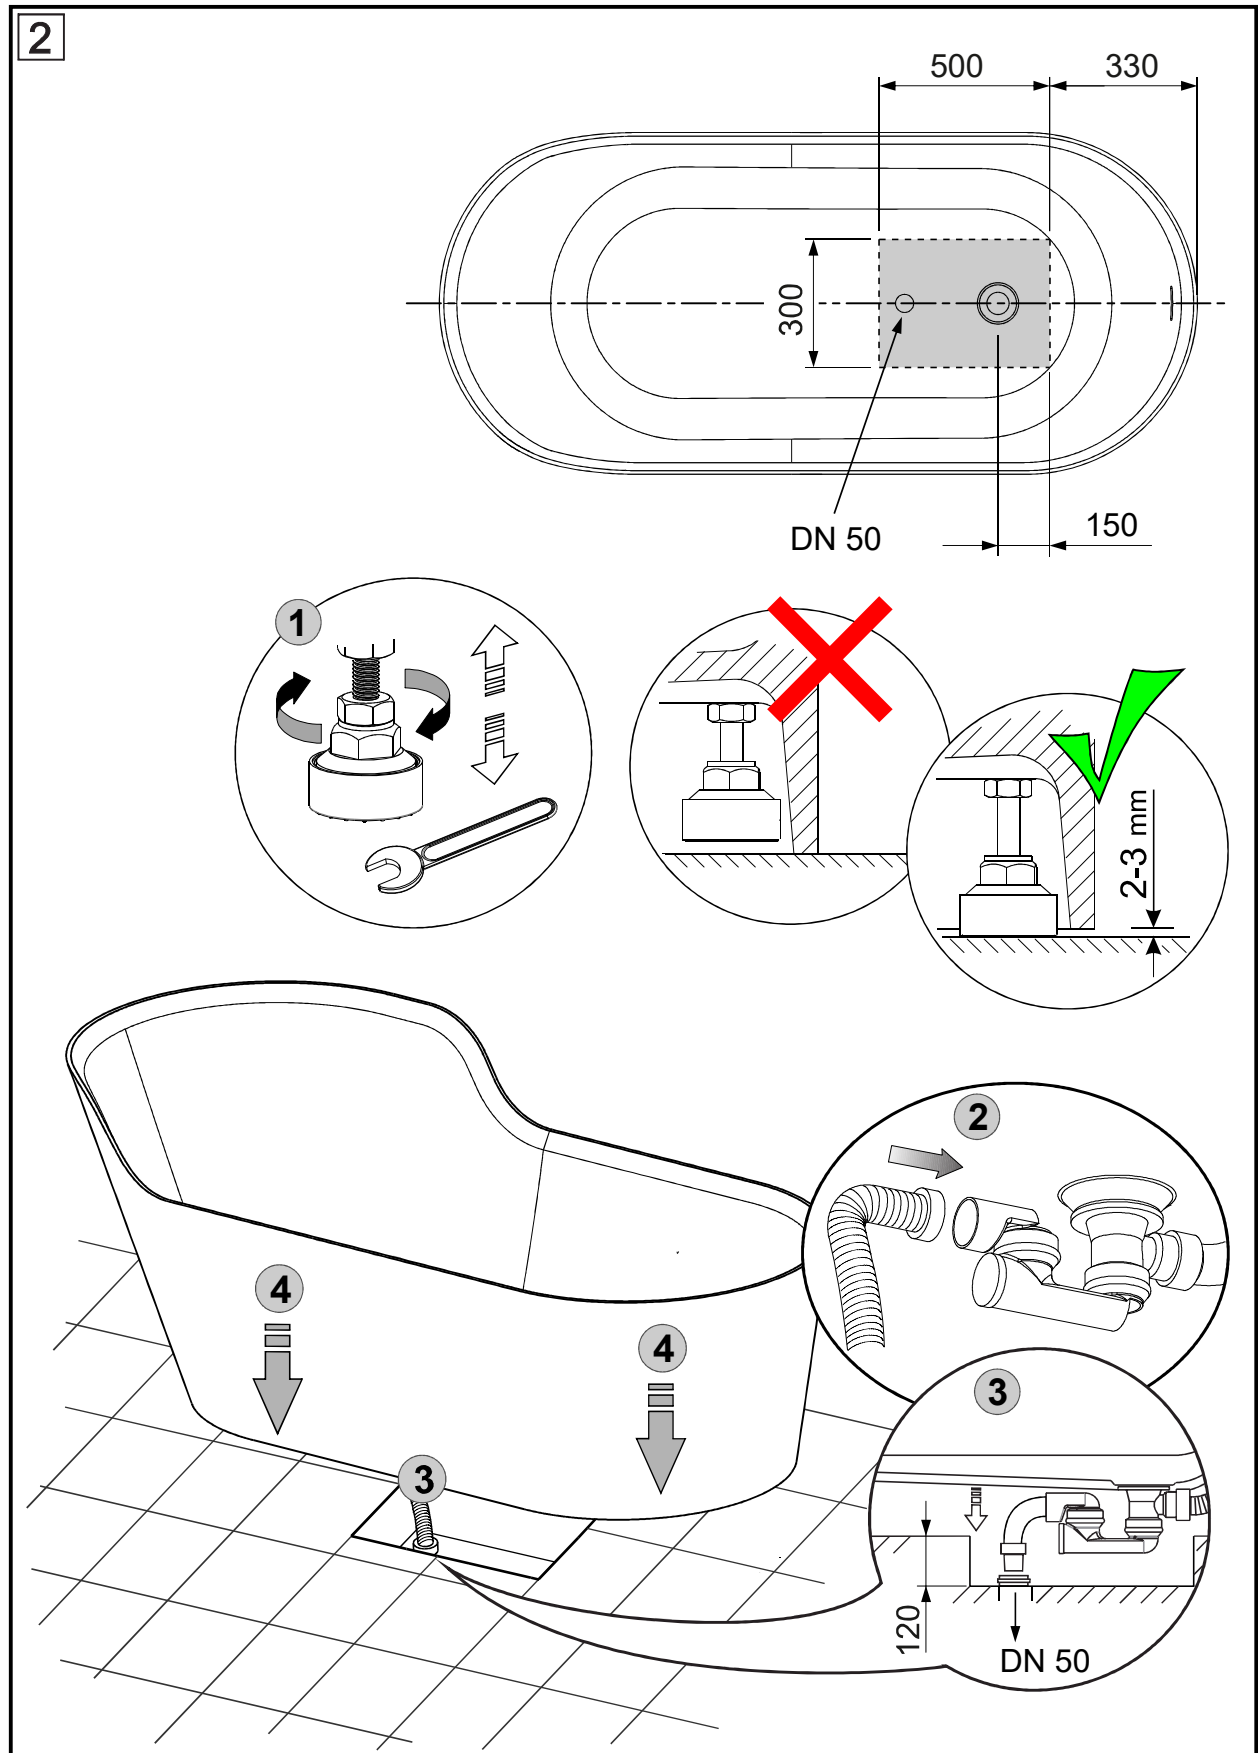

# GLOW asymmetrical bath L

Article number 0600-060-xx