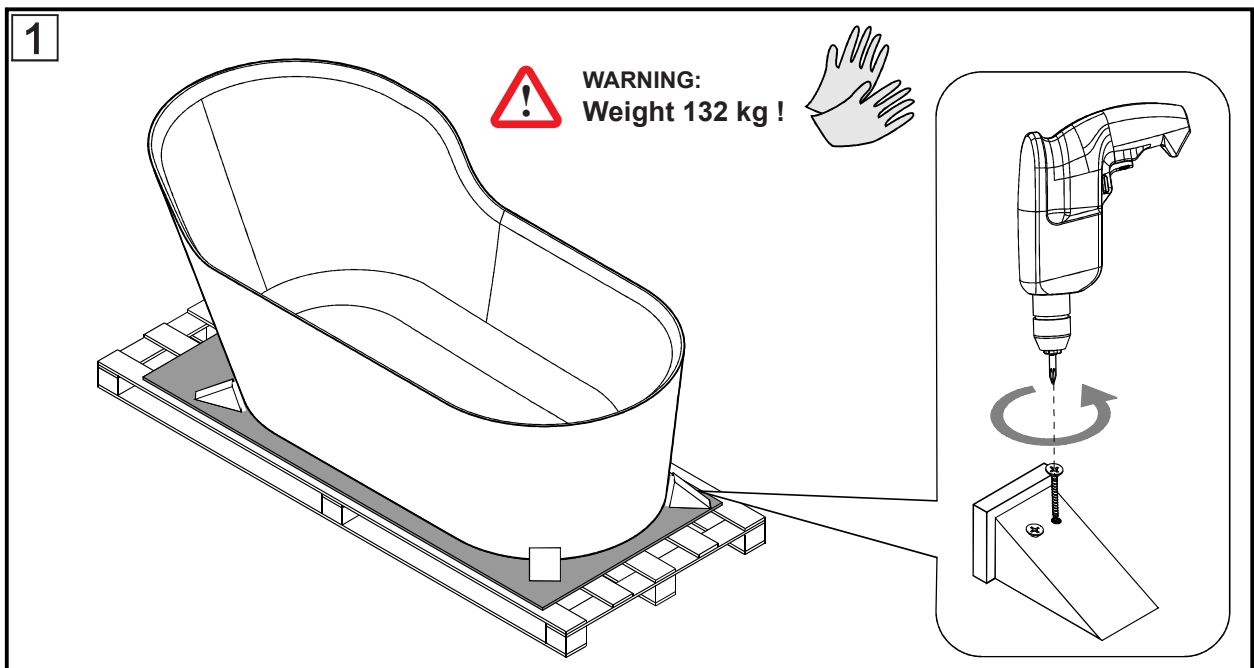

# GLOW asymmetrical bath L

Article number 0600-060-xx