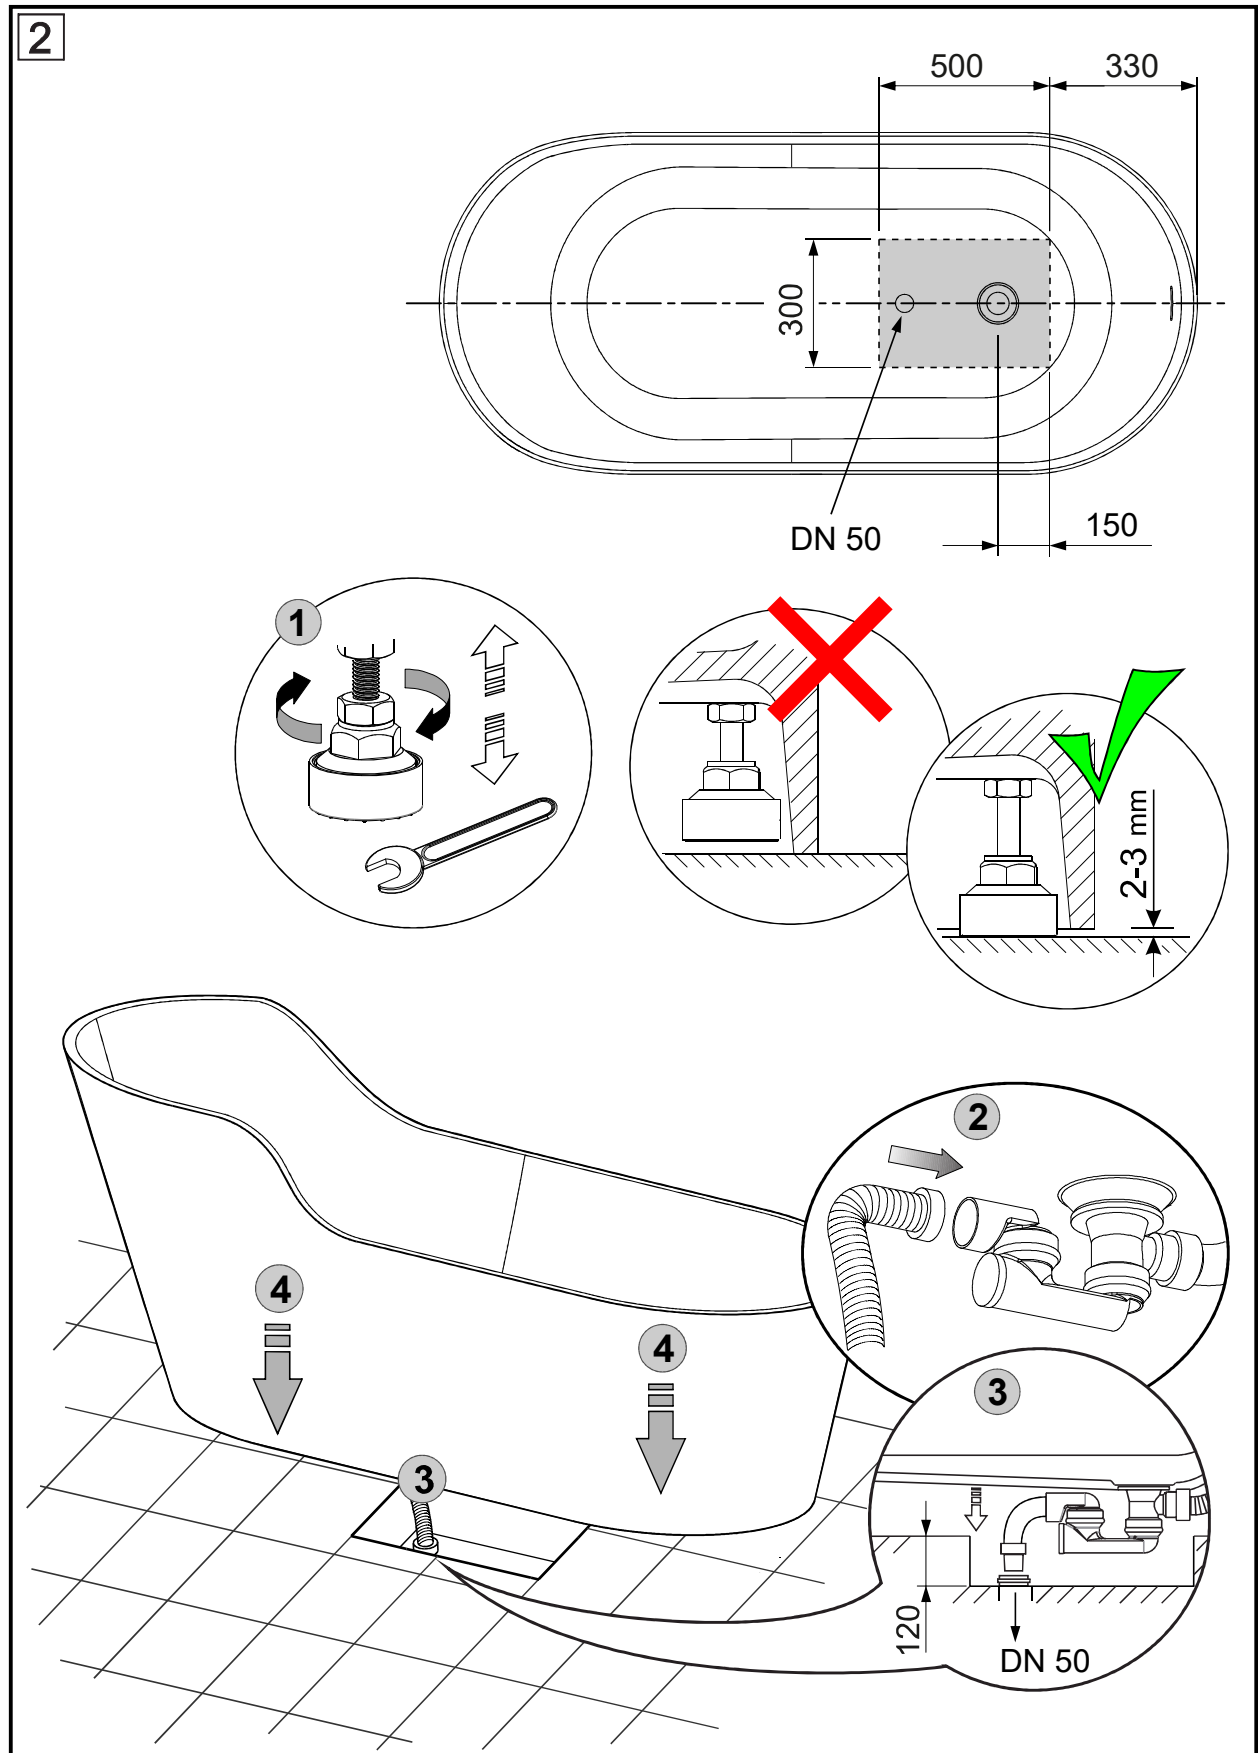

# GLOW asymmetrical bath R

Article number 0600-061-xx

## GLOW asymmetrical bath R

Article number 0600-061-xx