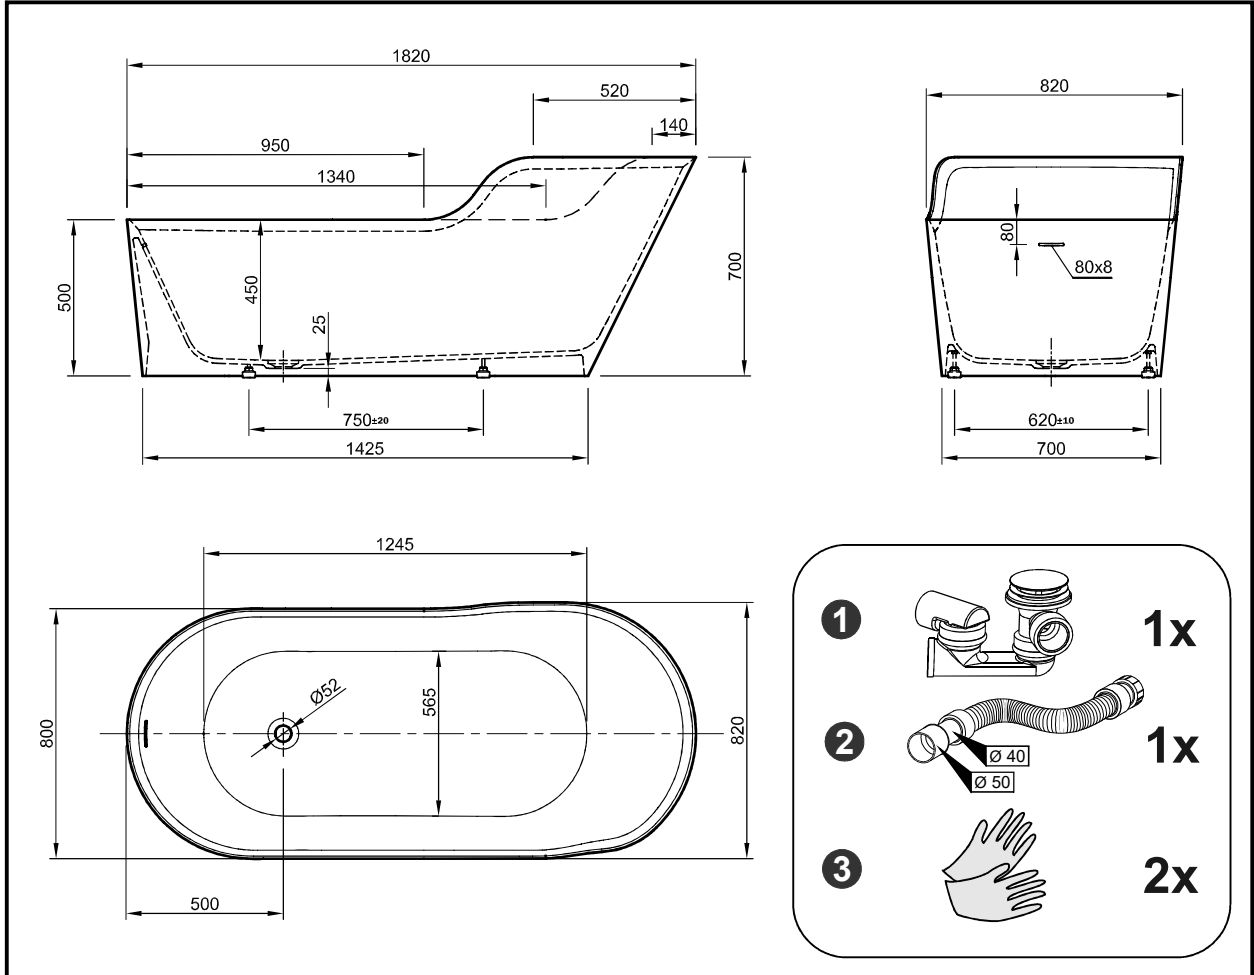

# GLOW asymmetrical bath R

Article number 0600-061-xx

## GLOW asymmetrical bath R

Article number 0600-061-xx