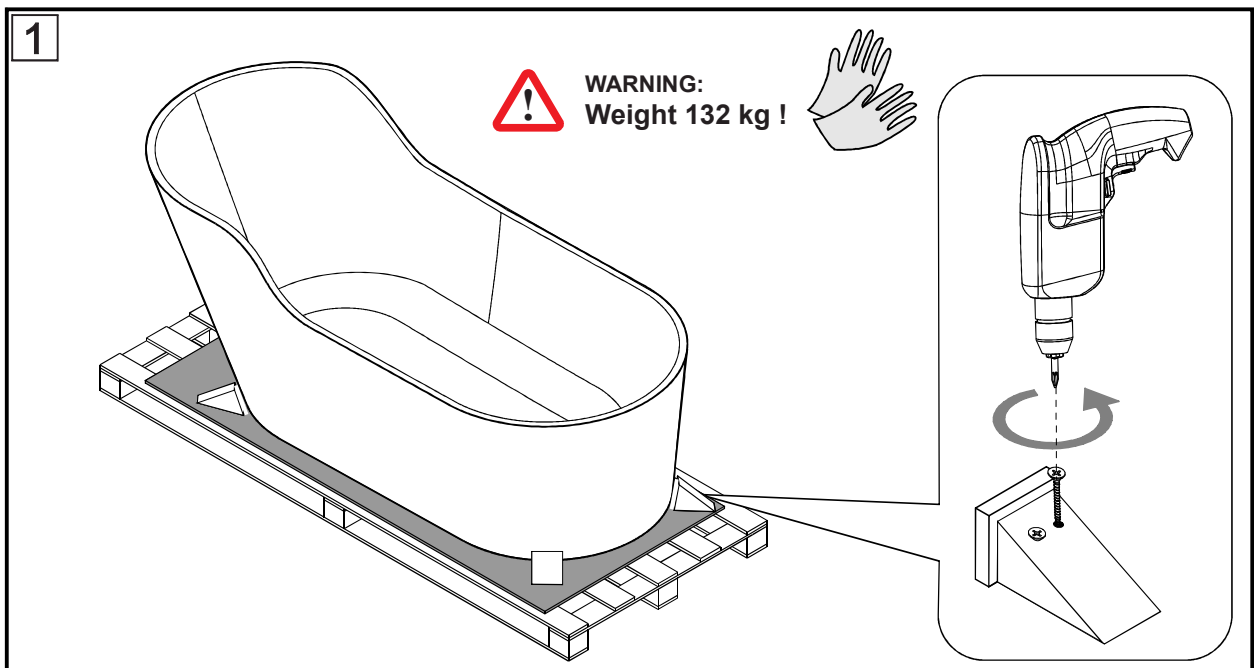

# GLOW asymmetrical bath R

Article number 0600-061-xx