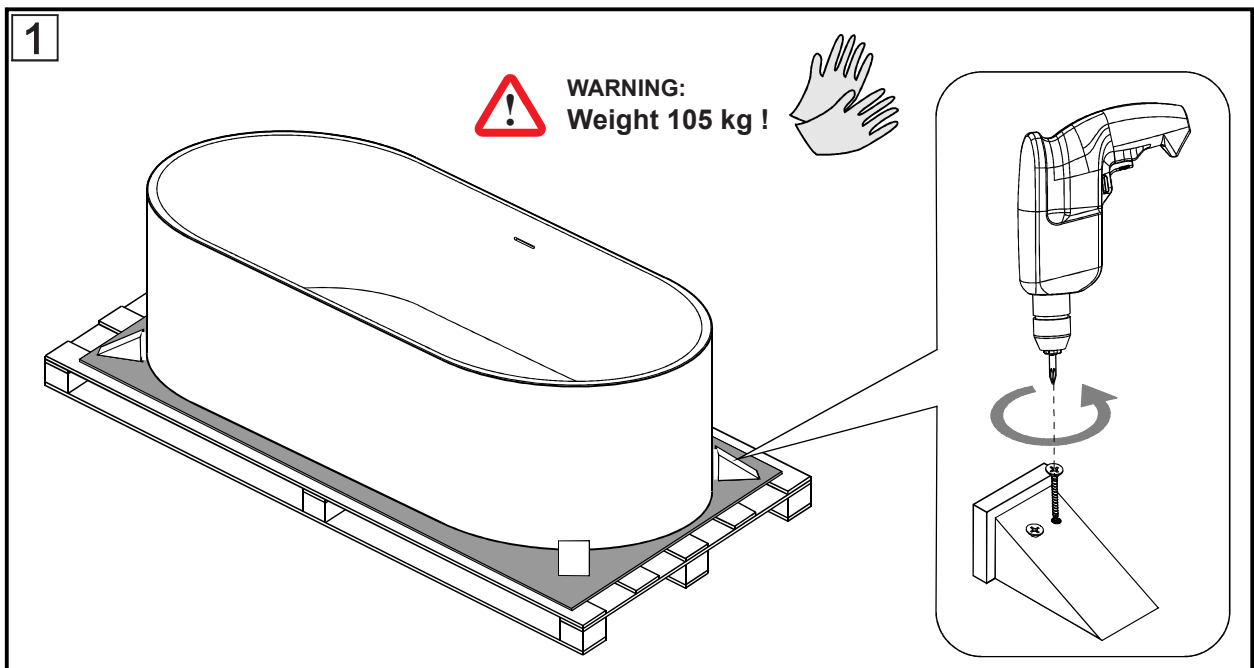

MOON Bath

Article number 0600-030-xx

MOON Bath

Article number 0600-030-xx