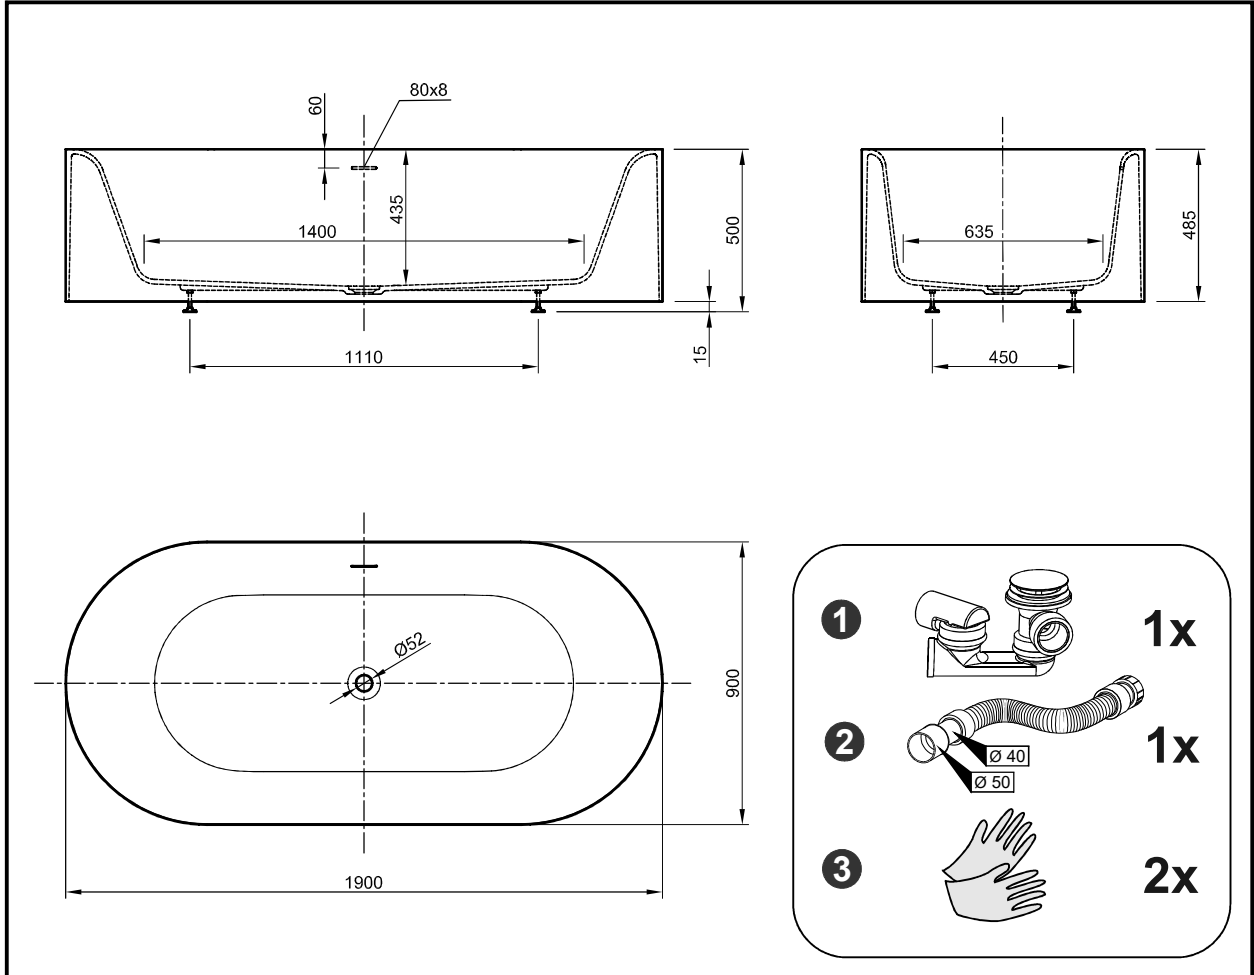

MOON Bath

Article number 0600-030-xx

MOON Bath

Article number 0600-030-xx