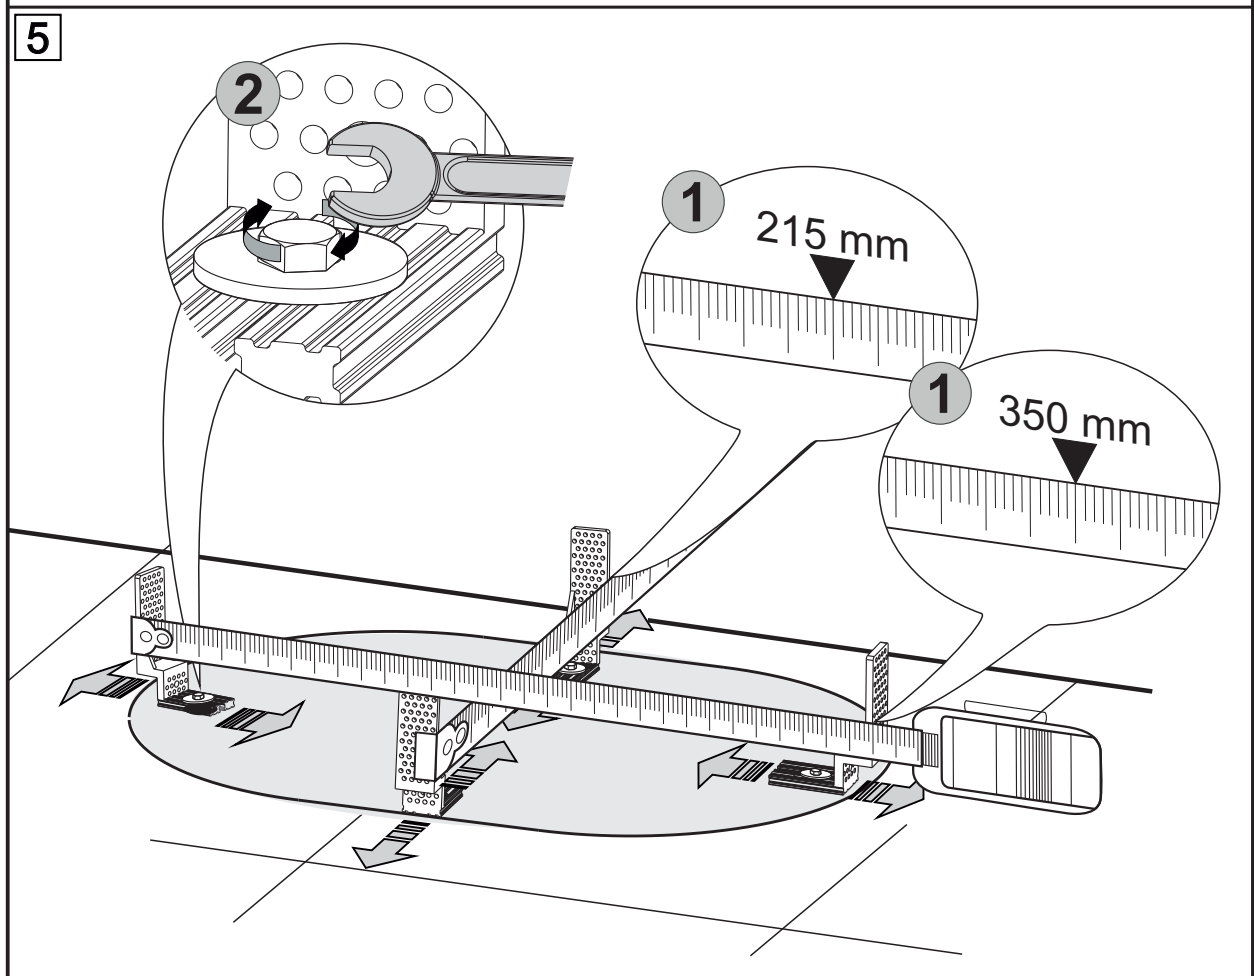

Prime washbasin, freestanding with wall access

Article number 0600-012-xxWA

Prime washbasin, freestanding with wall access

Article number 0600-012-xxWA

2

3

FLOOR DRILLING PATTERN:

Prime washbasin, freestanding with wall access

Article number 0600-012-xxWA

Prime washbasin, freestanding with wall access

Article number 0600-012-xxWA