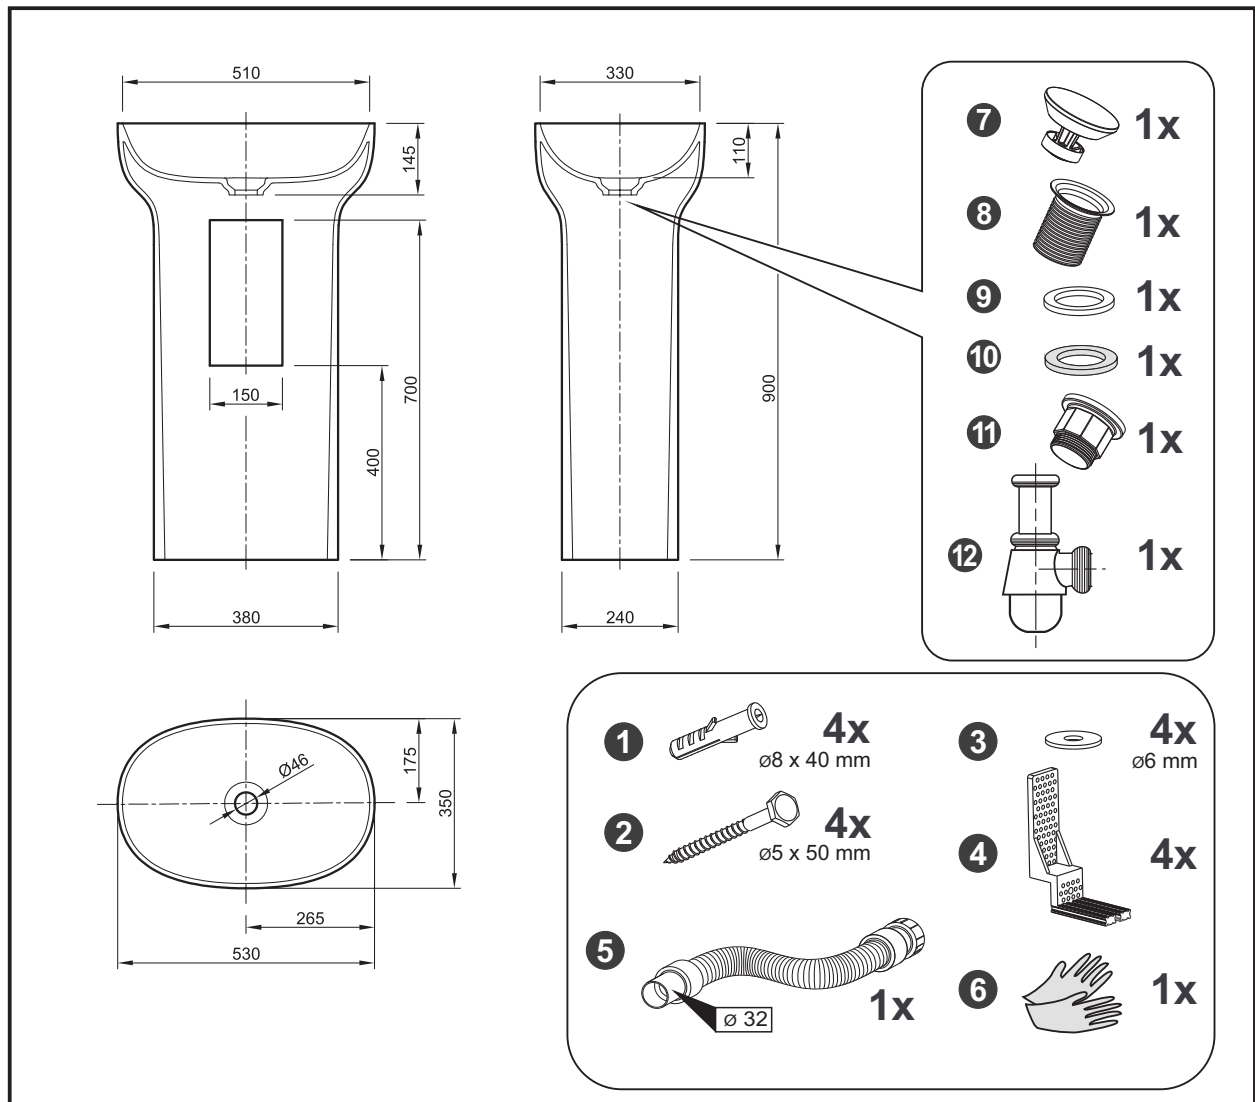

Prime washbasin, freestanding with wall access

Article number 0600-012-xxWA

Prime washbasin, freestanding with wall access

Article number 0600-012-xxWA

2

3

FLOOR DRILLING PATTERN:

Prime washbasin, freestanding with wall access

Article number 0600-012-xxWA

Prime washbasin, freestanding with wall access

Article number 0600-012-xxWA