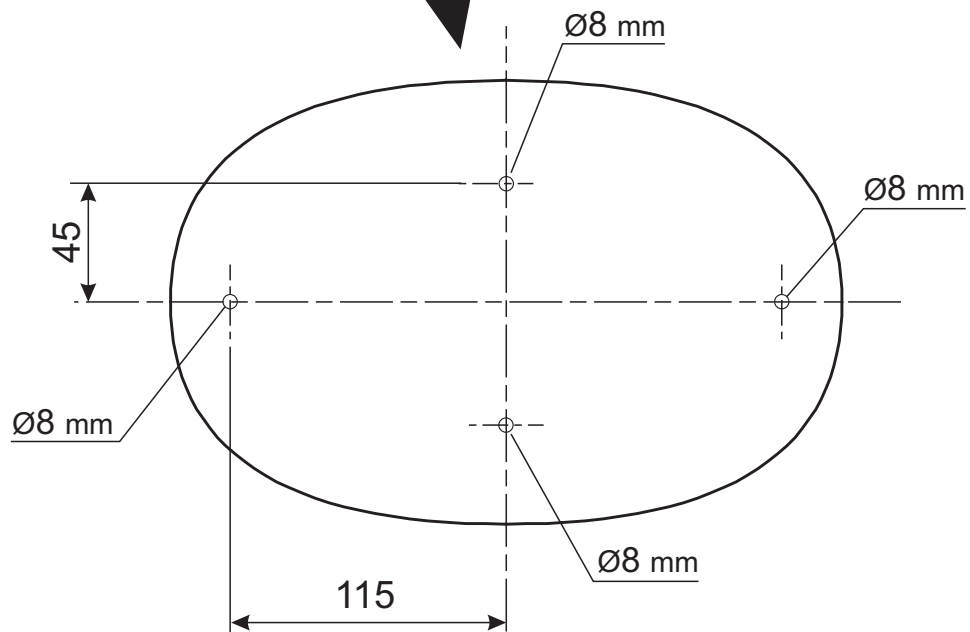

Prime washbasin, freestanding with wall access

Article number 0600-012-xxWA

Prime washbasin, freestanding with wall access

Article number 0600-012-xxWA

2

3

FLOOR DRILLING PATTERN:

Prime washbasin, freestanding with wall access

Article number 0600-012-xxWA

Prime washbasin, freestanding with wall access

Article number 0600-012-xxWA